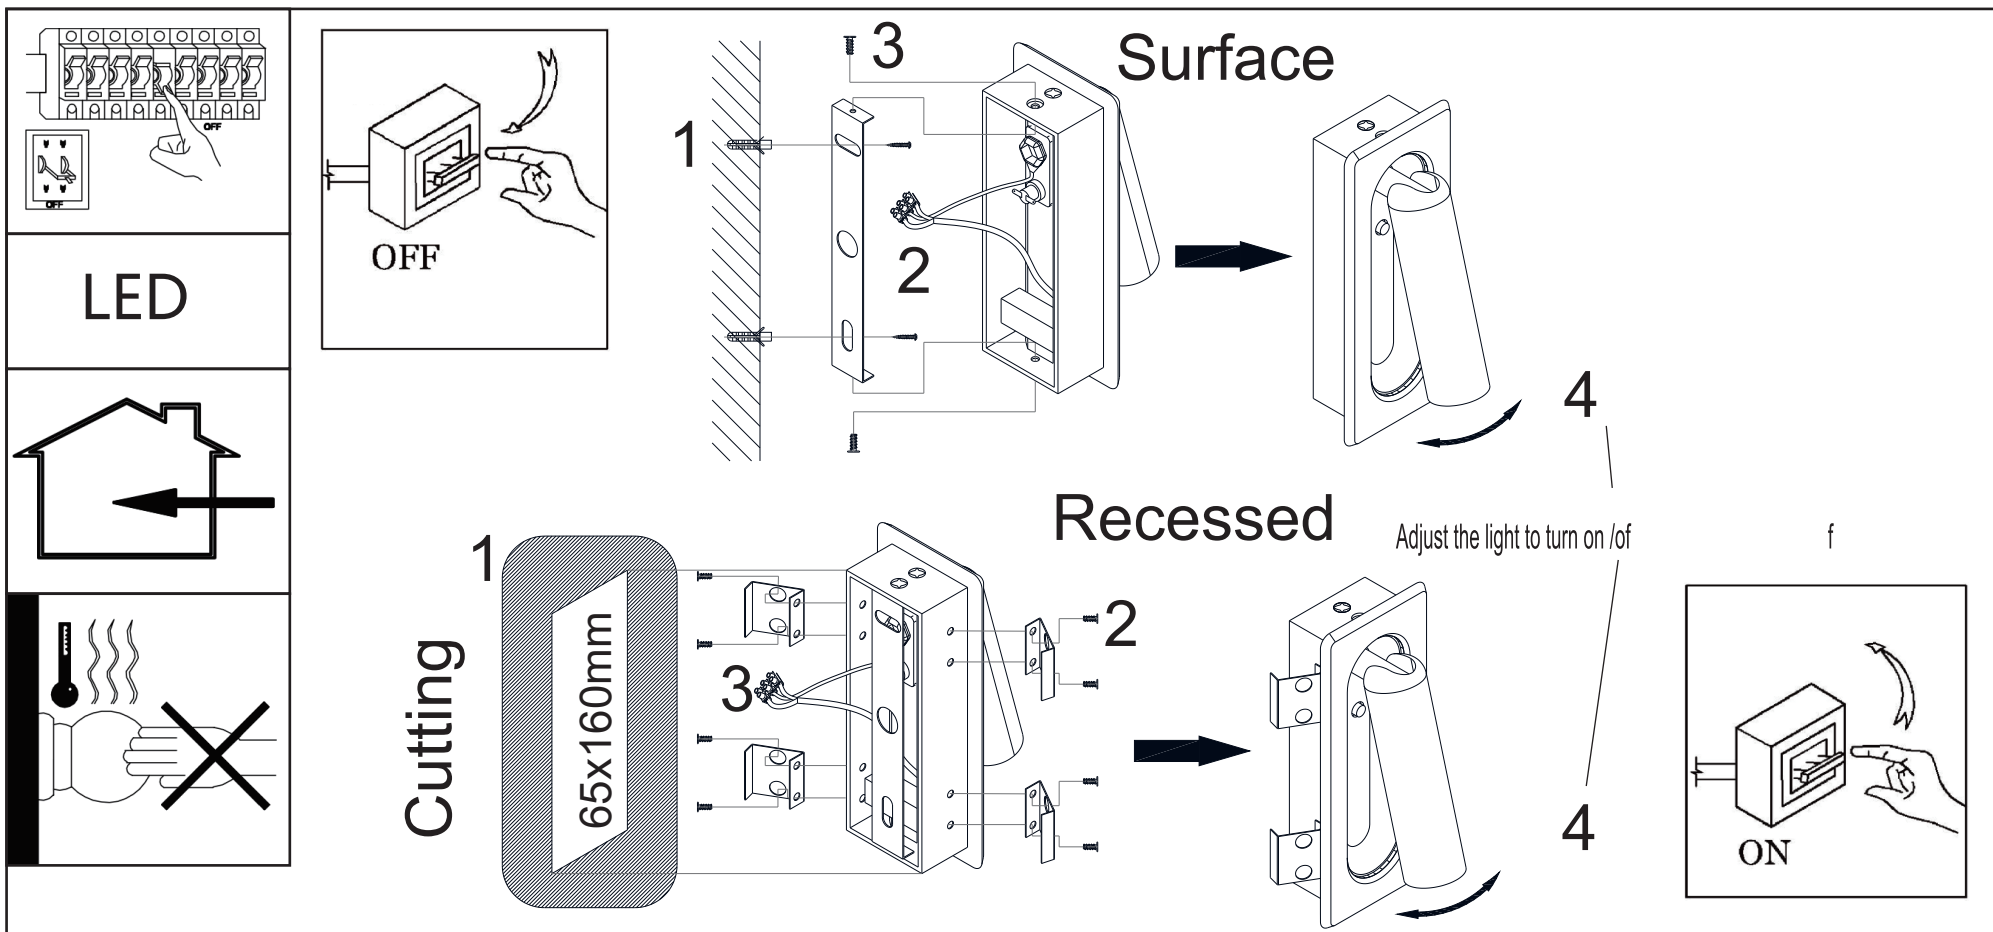

# ASSEMBLY INSTRUCTION / ИНСТРУКЦИЯ

Модели / Models: A8236AP-1SI / A8236AP-1BK / A8236AP-1SG

## Warning:

1. Turn off the main power at the circuit breaker before installing in order to prevent possible shock;
2. Don't exceed the rated voltage 230V;
3. Don't install on haven't finished ceiling and loose wood ceiling;
4. Do not use corrosive liquids to clean fixture such as acid, and alkaline liquids. Please use soft cloth when cleaning.