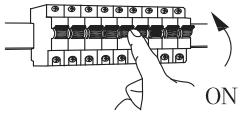

EGLO LED Ceiling Lamp

Art.-Nr.: 97578

Pairing

< 5" sec. +3 times 

Unpairing

< 5" sec. +5 times 