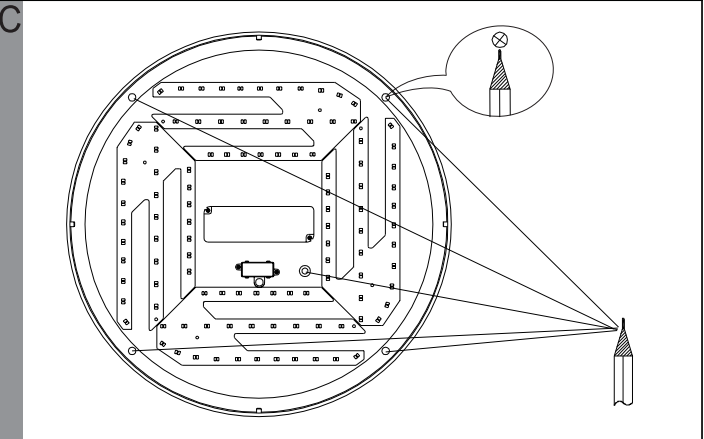

EGLO LED Ceiling Lamp

Art.-Nr.: 97578

Pairing

< 5" sec. +3 times 

Unpairing

< 5" sec. +5 times 