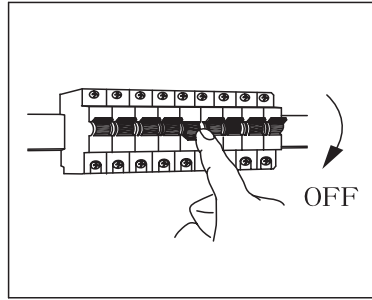

EGLO LED Ceiling Lamp

Art.-Nr.: 97578

Pairing

< 5" sec. +3 times 

Unpairing

< 5" sec. +5 times 