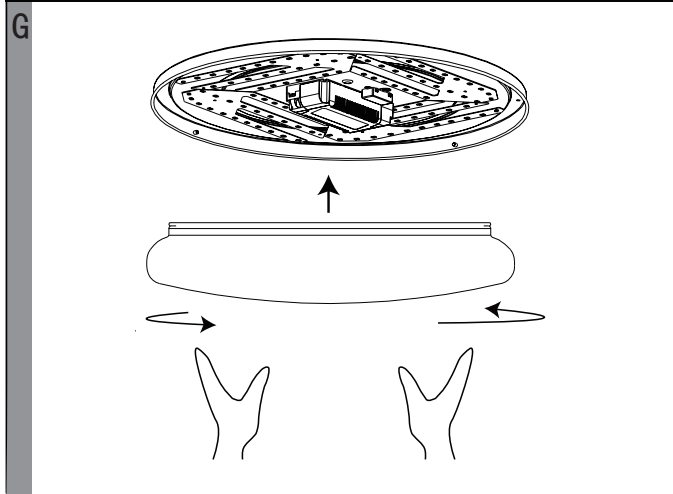

EGLO LED Ceiling Lamp

Art.-Nr.: 97578

Pairing

< 5" sec. +3 times 

Unpairing

< 5" sec. +5 times 