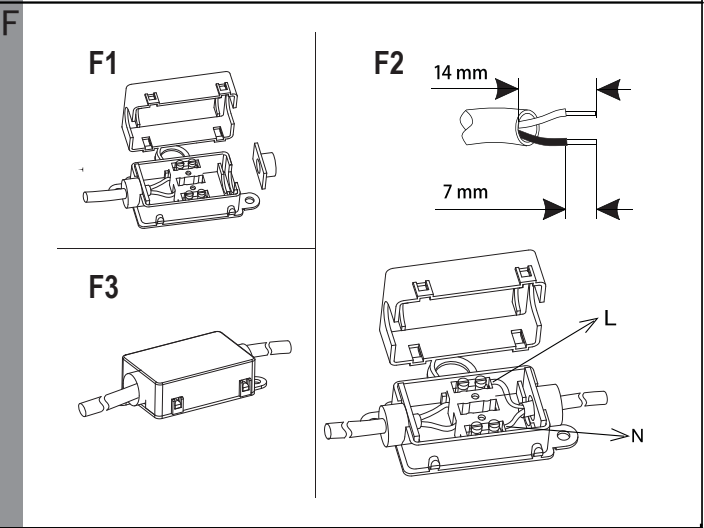

EGLO LED Ceiling Lamp

Art.-Nr.: 97578

Pairing

< 5" sec. +3 times 

Unpairing

< 5" sec. +5 times 