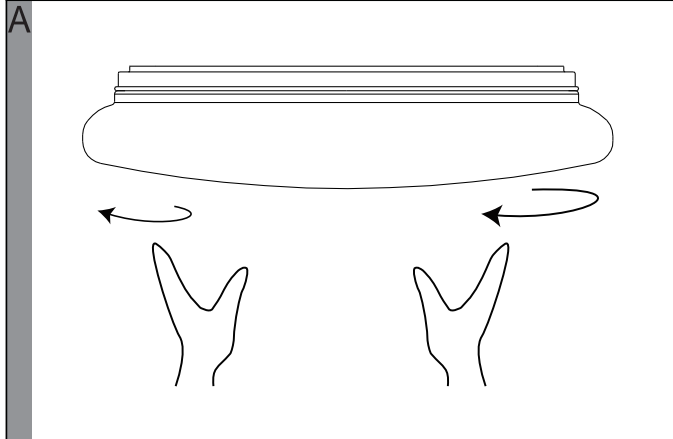

EGLO LED Ceiling Lamp

Art.-Nr.: 97578

Pairing

< 5" sec. +3 times 

Unpairing

< 5" sec. +5 times 