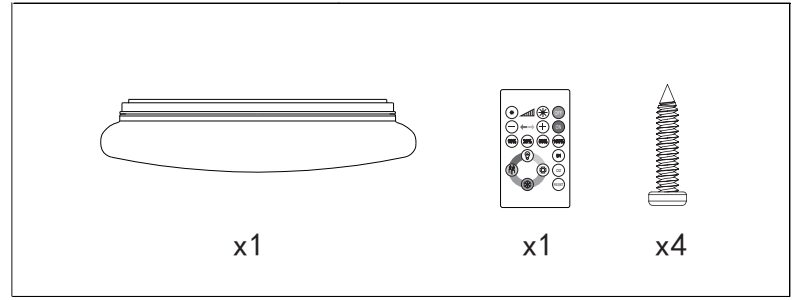

EGLO LED Ceiling Lamp

Art.-Nr.: 97578

Pairing

< 5" sec. +3 times 

Unpairing

< 5" sec. +5 times 