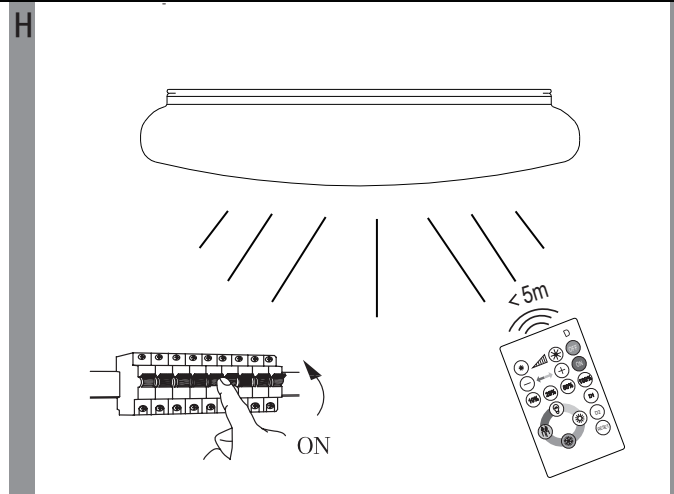

EGLO LED Ceiling Lamp

Art.-Nr.: 97578

Pairing

< 5" sec. +3 times 

Unpairing

< 5" sec. +5 times 