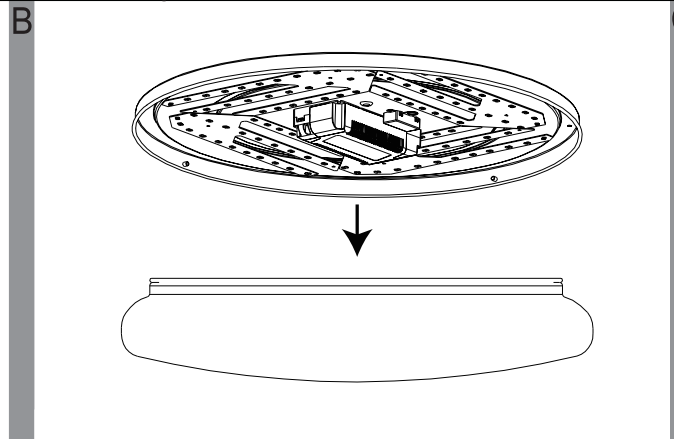

EGLO LED Ceiling Lamp

Art.-Nr.: 97578

Pairing

< 5" sec. +3 times 

Unpairing

< 5" sec. +5 times 