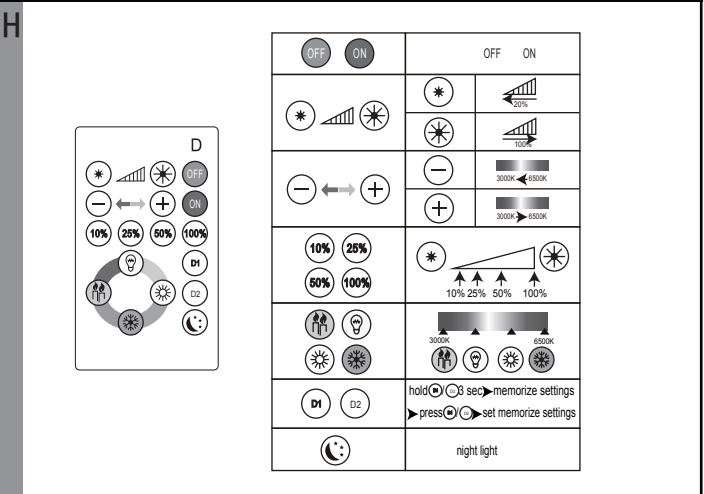

EGLO LED Ceiling Lamp

Art.-Nr.: 97578

Pairing

< 5" sec. +3 times 

Unpairing

< 5" sec. +5 times 