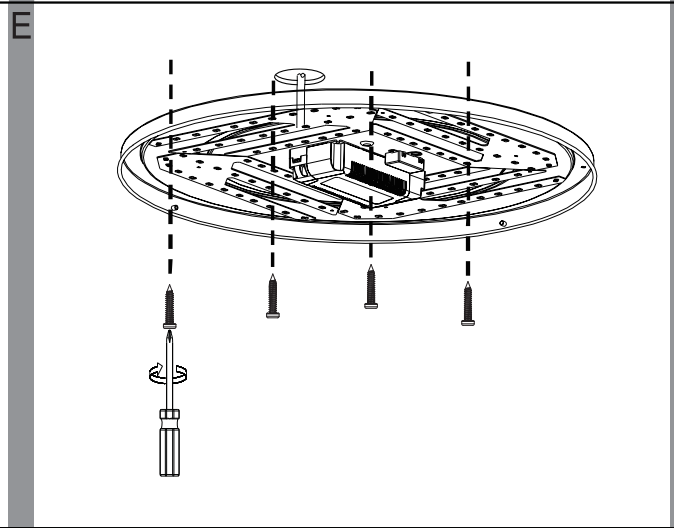

EGLO LED Ceiling Lamp

Art.-Nr.: 97578

Pairing

< 5" sec. +3 times 

Unpairing

< 5" sec. +5 times 