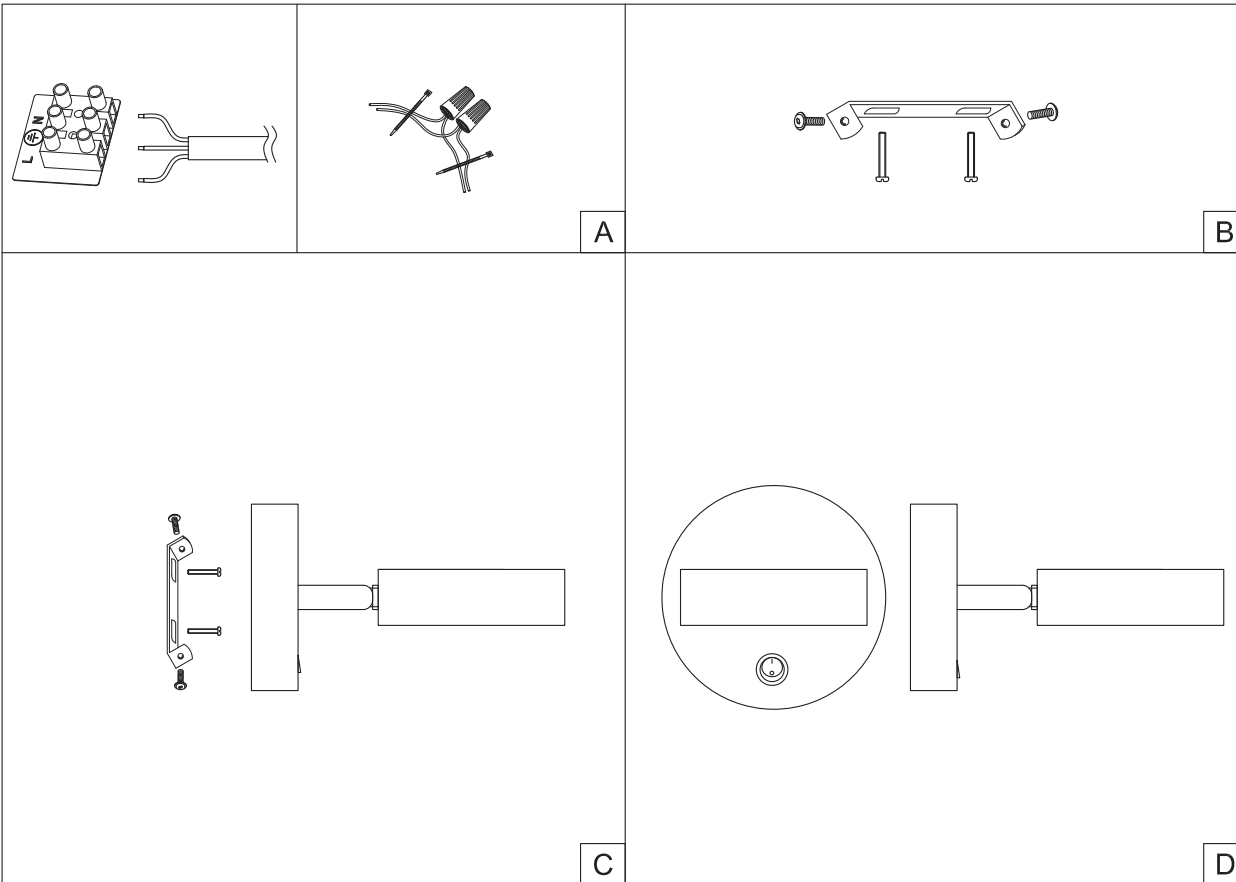

FREYA
TRADITION OF QUALITY

Instruction

FR10009CW-L6W

MAX 6W
300 Lumen

Model: FR10009CW-L6W
Collection: LED Market

Wall Lamps