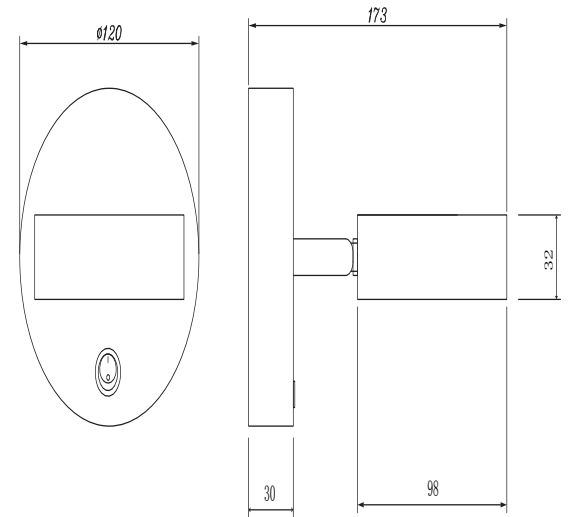

FREYA
TRADITION OF QUALITY

Instruction

FR10009CW-L6W

MAX 6W
300 Lumen

Model: FR10009CW-L6W
Collection: LED Market

Wall Lamps