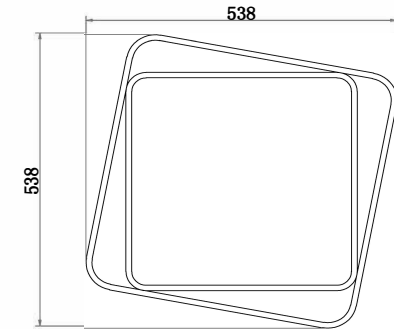

# Instruction

FR10026CL-L93G

MAX 88W  
5600 Lumen

Model: FR10026CL-L93G  
Collection: LED Market

Ceiling Lamps