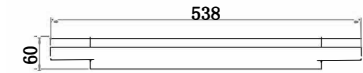

# Instruction

FR10026CL-L93G

MAX 88W  
5600 Lumen

Model: FR10026CL-L93G  
Collection: LED Market

Ceiling Lamps