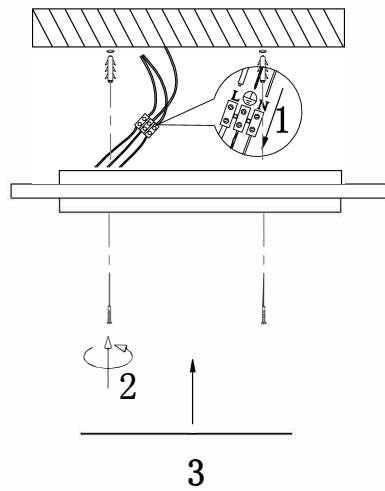

# Instruction

FR10026CL-L93G

MAX 88W  
5600 Lumen

Model: FR10026CL-L93G  
Collection: LED Market

Ceiling Lamps