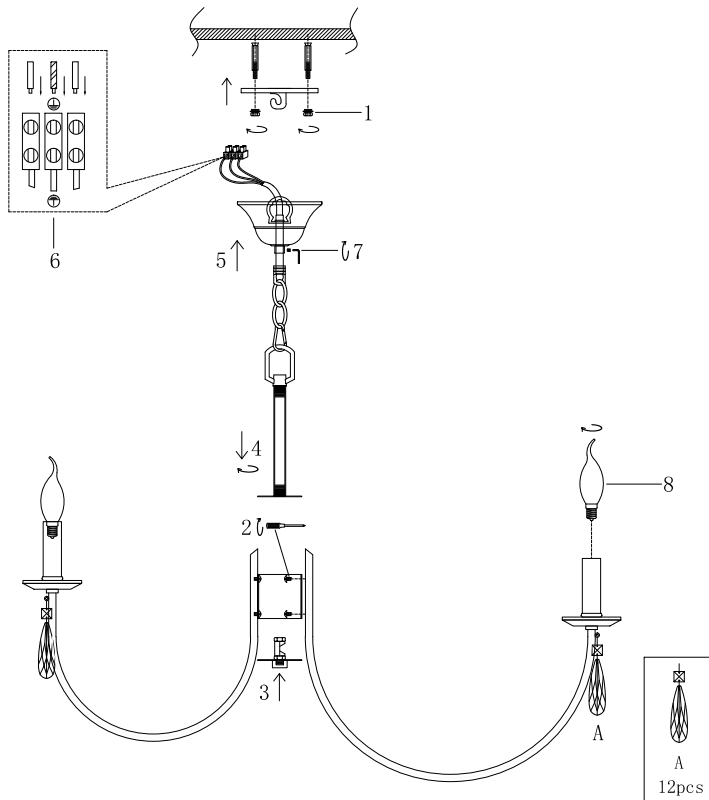

FREYA
TRADITION OF QUALITY

Instruction

FR1006PL-12G

12 x E14 (40W)

Model: FR1006PL-12G
Collection: Crystal

Ceiling Lamps