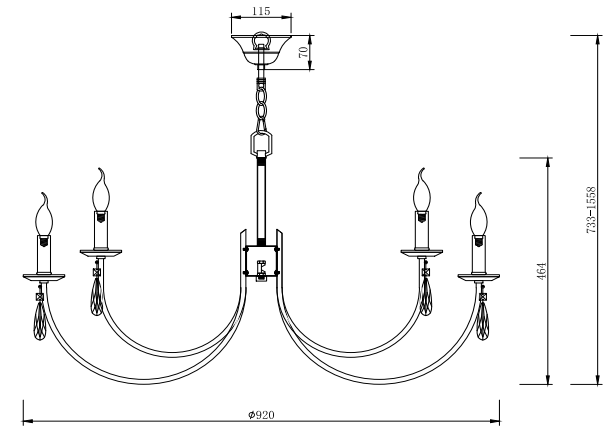

FREYA
TRADITION OF QUALITY

Instruction

FR1006PL-12G

12 x E14 (40W)

Model: FR1006PL-12G
Collection: Crystal

Ceiling Lamps