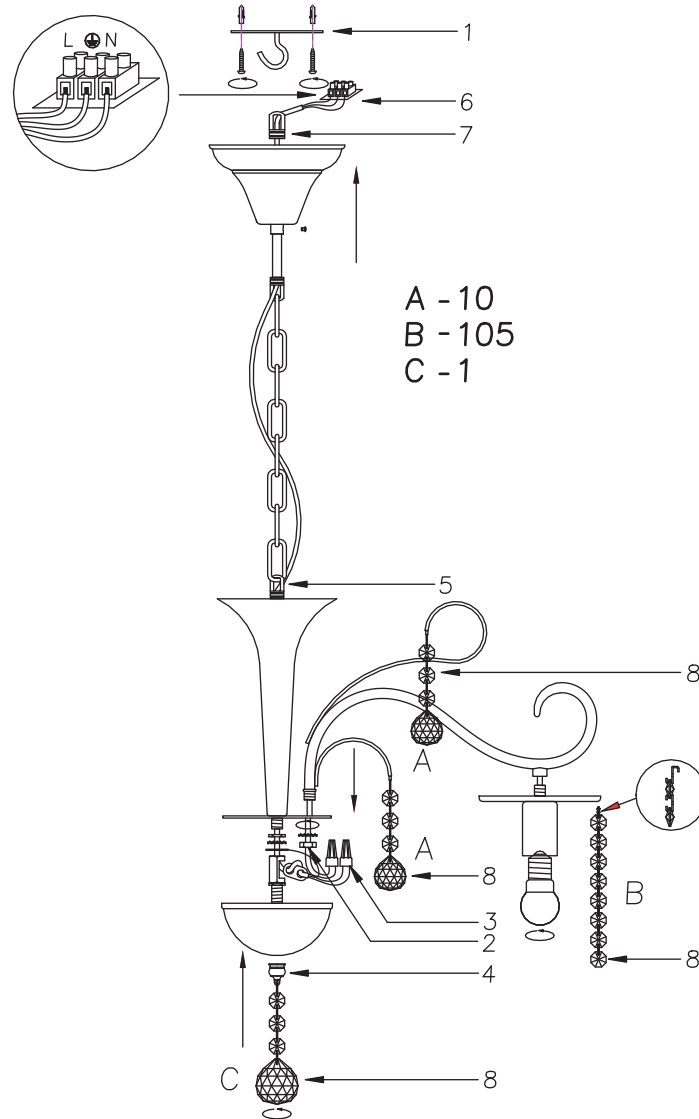

FREYA
TRADITION OF QUALITY

INSTRUCTION

MODEL: FR1127-PL-05-G
CHANDELIER

5 x E14 (40w)

FREYA-LIGHT.COM