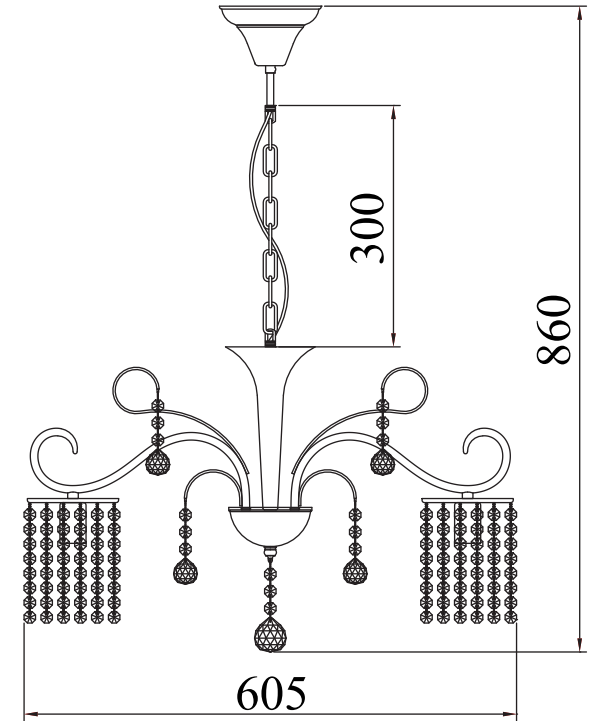

FREYA
TRADITION OF QUALITY

INSTRUCTION

MODEL: FR1127-PL-05-G
CHANDELIER

5 x E14 (40w)

FREYA-LIGHT.COM