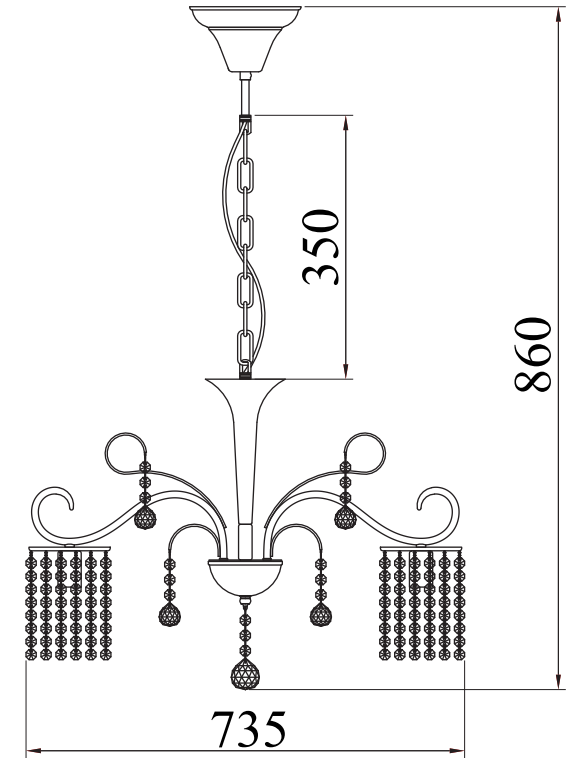

FREYA
TRADITION OF QUALITY

INSTRUCTION

MODEL: FR1127-PL-08-G
CHANDELIER

8 x E14 (40w)

FREYA-LIGHT.COM