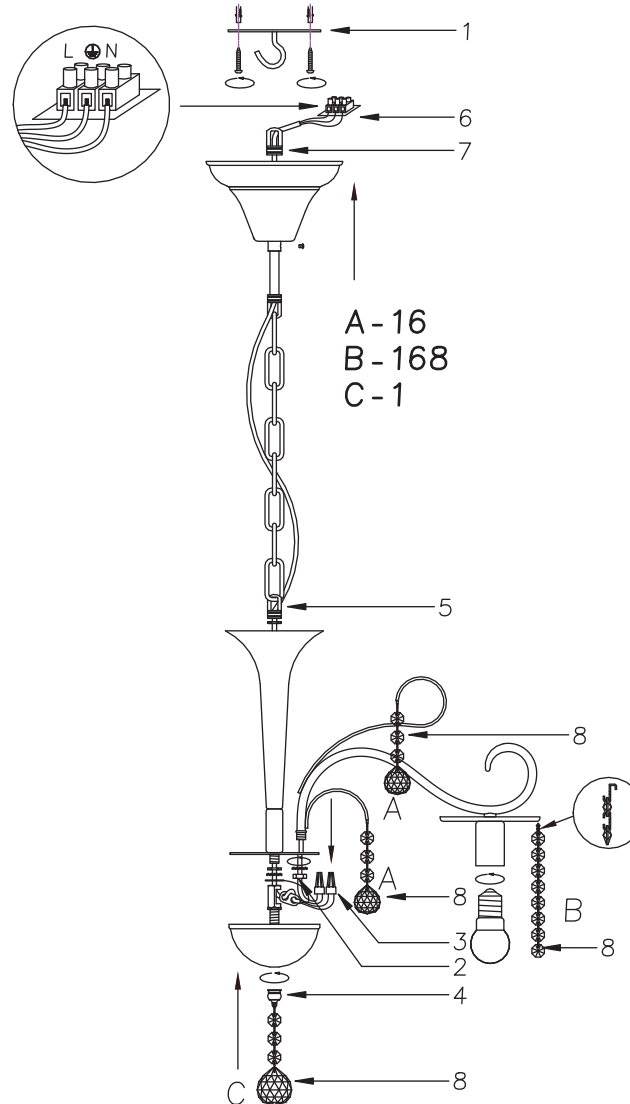

FREYA
TRADITION OF QUALITY

INSTRUCTION

MODEL: FR1127-PL-08-G
CHANDELIER

8 x E14 (40w)

FREYA-LIGHT.COM