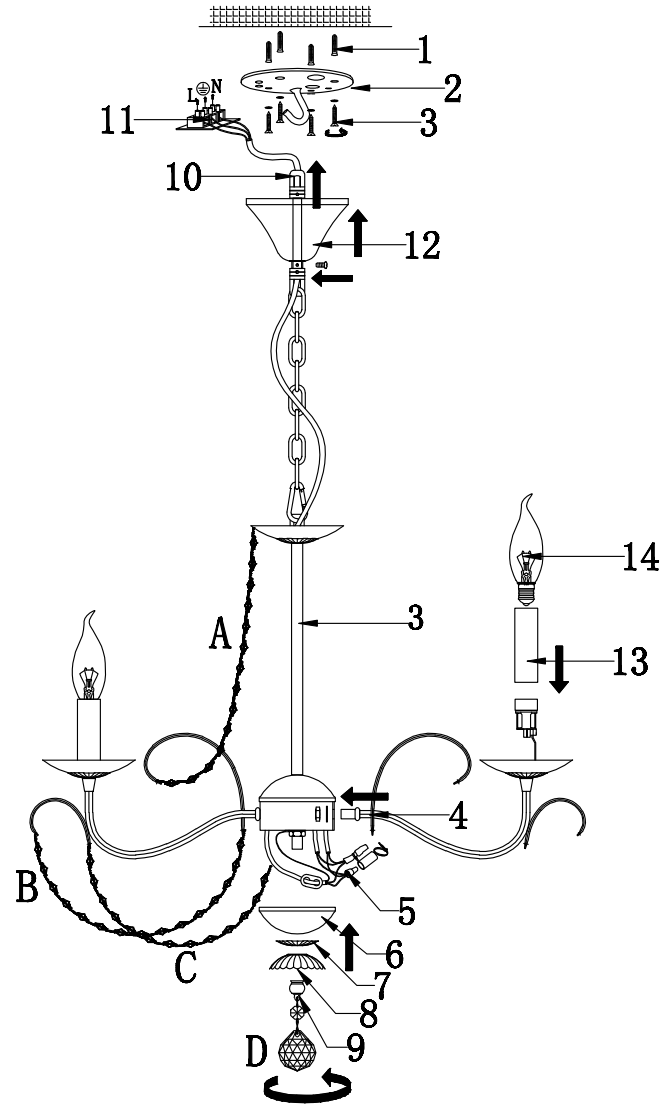

FREYA
TRADITION OF QUALITY

INSTRUCTION

MODEL: FR1312-PL-06-G
PENDANT LAMP

- A-6
- B-6
- C-6
- D-1

6 X E14 (60W)

FREYA-LIGHT.COM