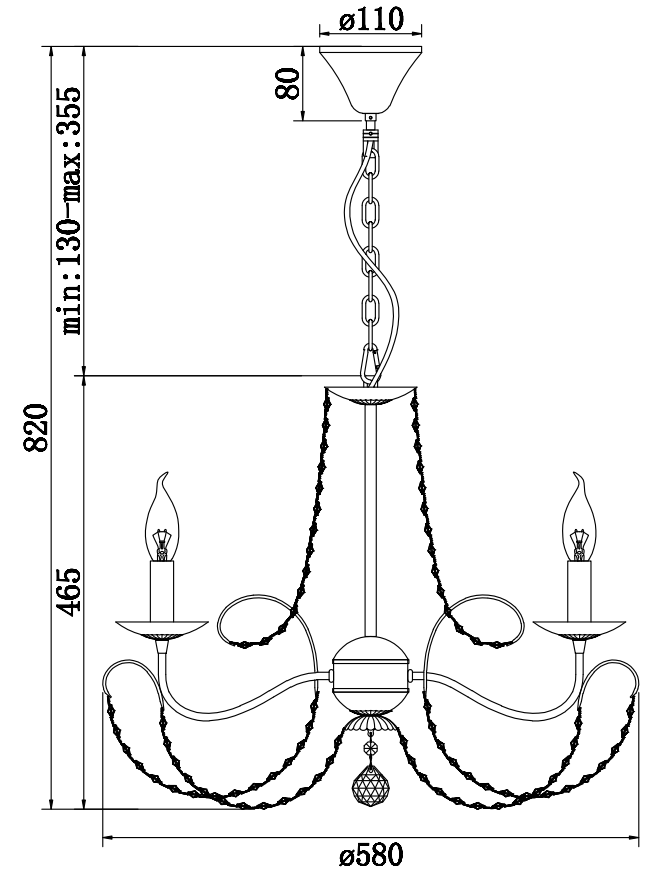

FREYA
TRADITION OF QUALITY

INSTRUCTION

MODEL: FR1312-PL-06-G
PENDANT LAMP

- A-6
- B-6
- C-6
- D-1

6 X E14 (60W)

FREYA-LIGHT.COM