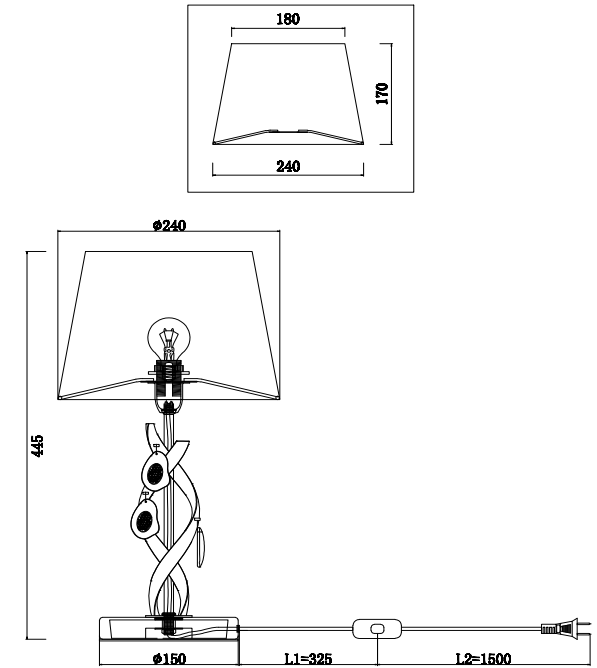

FREYA
TRADITION OF QUALITY

Instruction

FR2001TL-01G

1 x E14 (40W)

Model: FR2001TL-01G
Collection: Classic
Series: Monique

Table Lamps