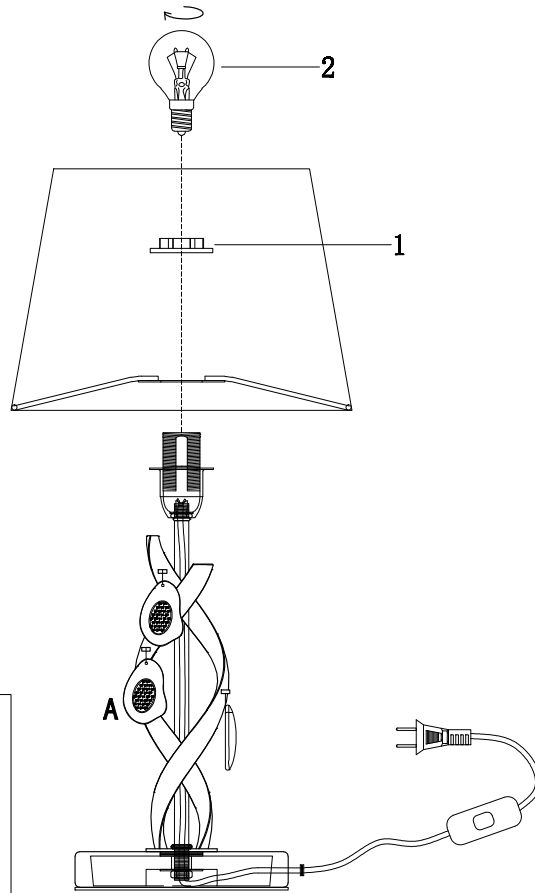

FREYA
TRADITION OF QUALITY

Instruction

FR2001TL-01G

1 x E14 (40W)

Model: FR2001TL-01G
Collection: Classic
Series: Monique

Table Lamps