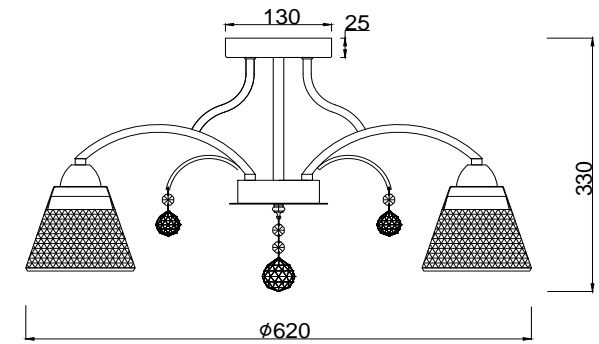

FREYA
TRADITION OF QUALITY

Instruction

FR2011CL-05CH

5 x E14 (40W)

Model: FR2011CL-05CH
Series: Enrica

Ceiling Lamps