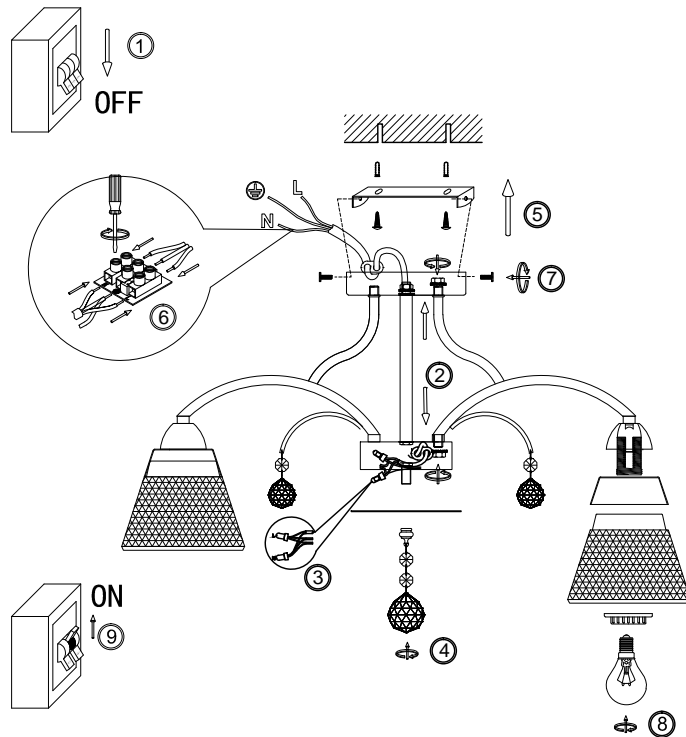

FREYA
TRADITION OF QUALITY

Instruction

FR2011CL-05CH

5 x E14 (40W)

Model: FR2011CL-05CH
Series: Enrica

Ceiling Lamps