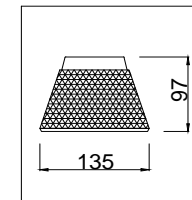

FREYA
TRADITION OF QUALITY

Instruction

FR2011CL-05CH

5 x E14 (40W)

Model: FR2011CL-05CH
Series: Enrica

Ceiling Lamps