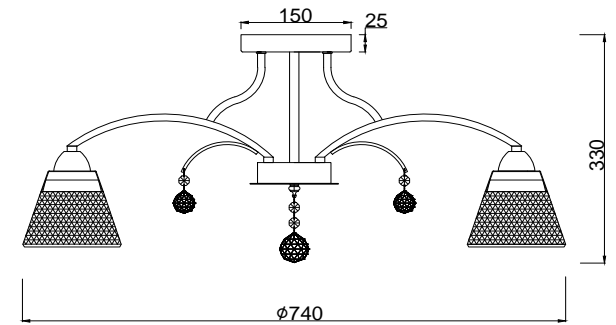

FREYA
TRADITION OF QUALITY

Instruction

FR2011CL-08CH

8 x E14 (40W)

Model: FR2011CL-08CH
Series: Enrica

Ceiling Lamps