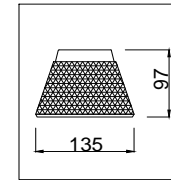

FREYA
TRADITION OF QUALITY

Instruction

FR2011CL-08CH

8 x E14 (40W)

Model: FR2011CL-08CH
Series: Enrica

Ceiling Lamps