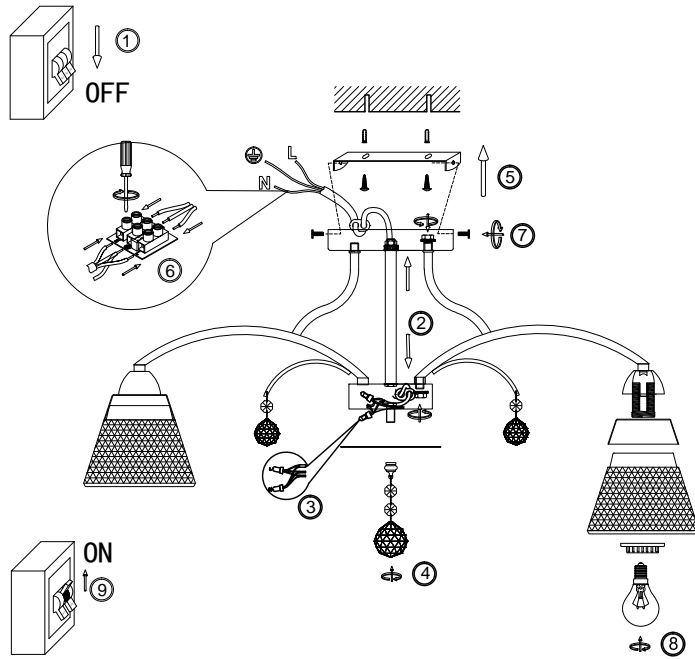

FREYA
TRADITION OF QUALITY

Instruction

FR2011CL-08CH

8 x E14 (40W)

Model: FR2011CL-08CH
Series: Enrica

Ceiling Lamps