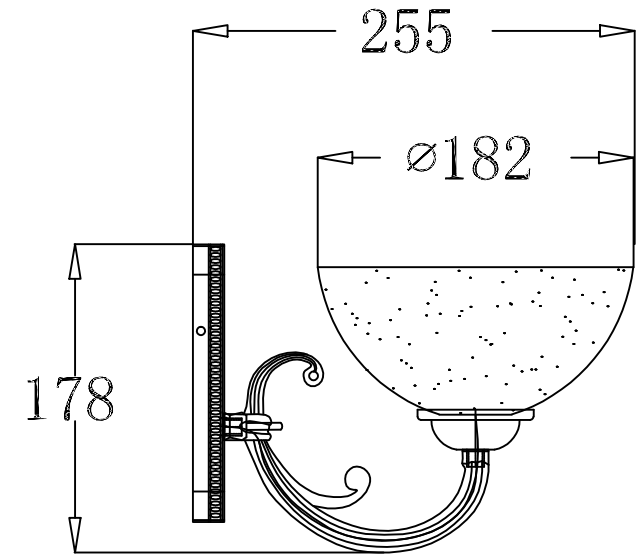

FREYA
TRADITION OF QUALITY

INSTRUCTION

MODEL: FR2012-WL-01-BZ
SCONCE

 1 x E27 (60W)

FREYA-LIGHT.COM