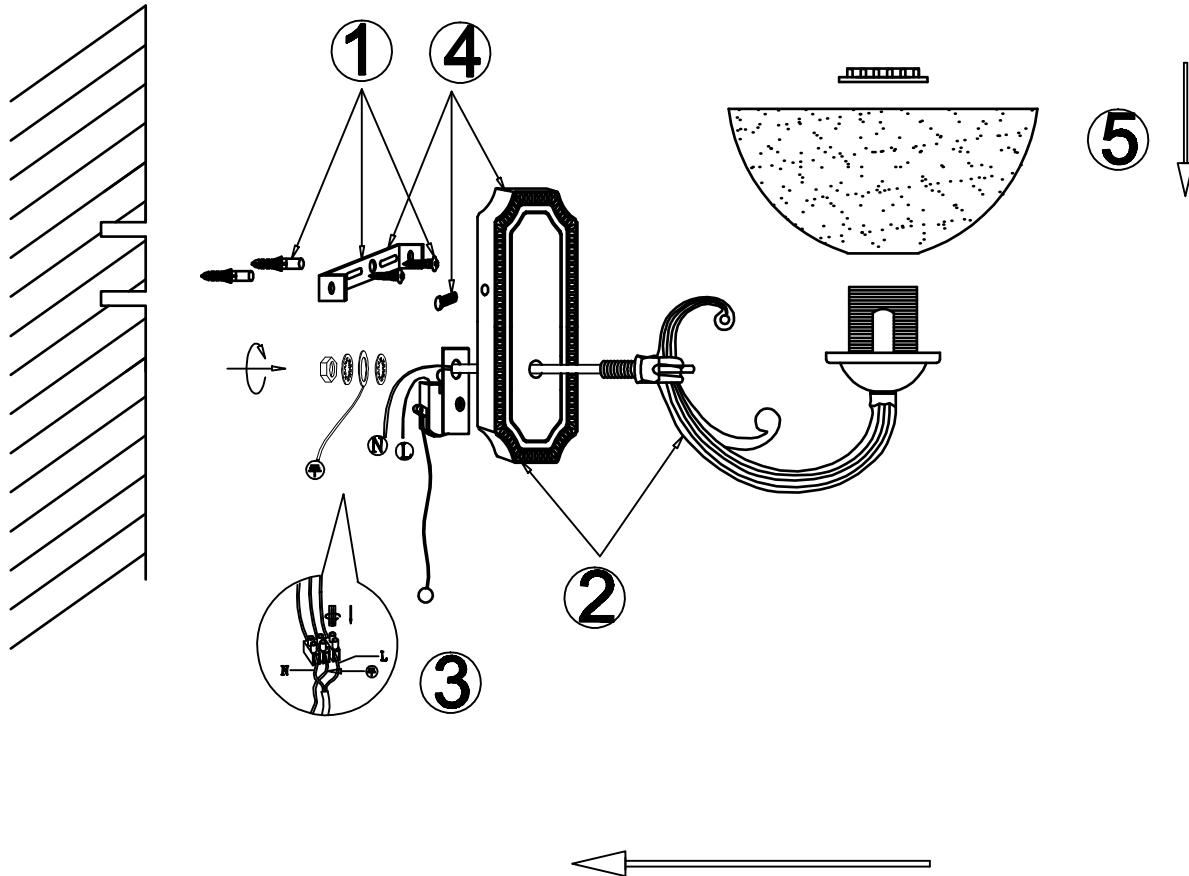

FREYA
TRADITION OF QUALITY

INSTRUCTION

MODEL: FR2012-WL-01-BZ
SCONCE

 1 x E27 (60W)

FREYA-LIGHT.COM