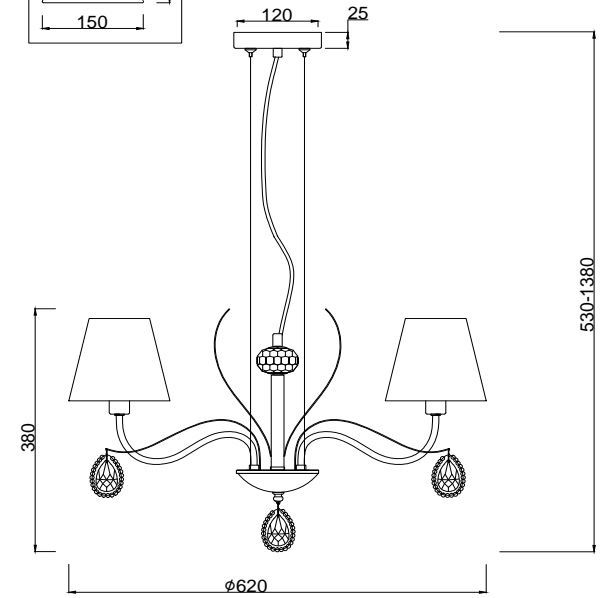

# Instruction

FR2015PL-05S

5 x E14 (40W)

Model: FR2015PL-05S

Series: Nicol

Ceiling Lamps