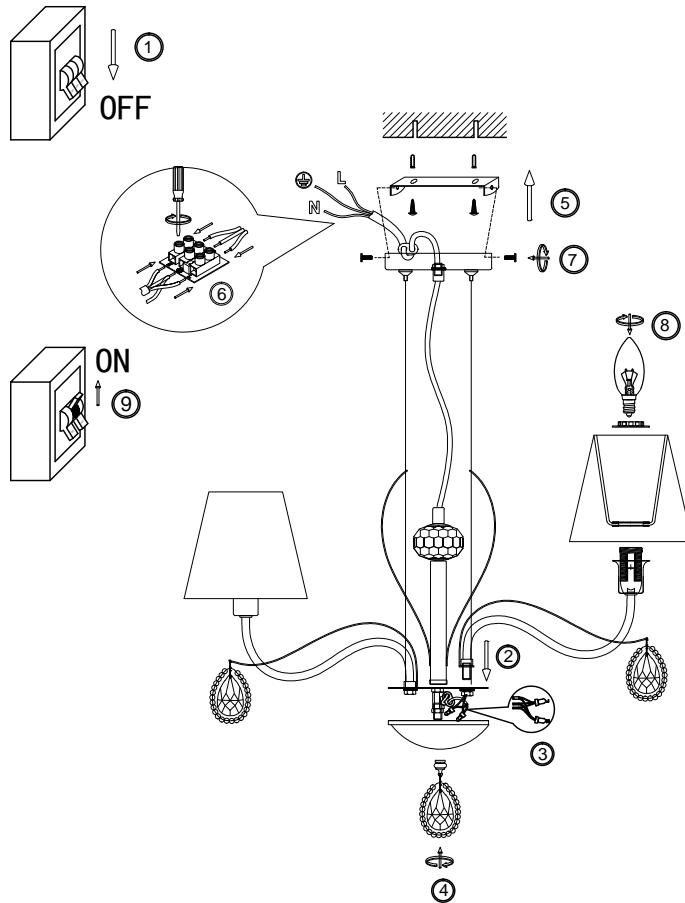

# Instruction

FR2015PL-05S

5 x E14 (40W)

Model: FR2015PL-05S

Series: Nicol

Ceiling Lamps