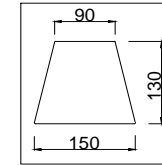

# Instruction

FR2015PL-05S

5 x E14 (40W)

Model: FR2015PL-05S

Series: Nicol

Ceiling Lamps