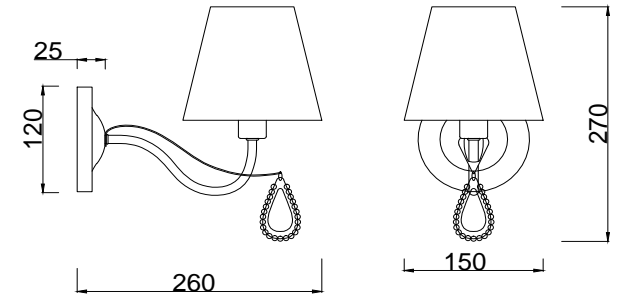

FREYA
TRADITION OF QUALITY

Instruction

FR2015WL-01S

1 x E14 (40W)

Model: FR2015WL-01S

Series: Nicol

Wall Lamps