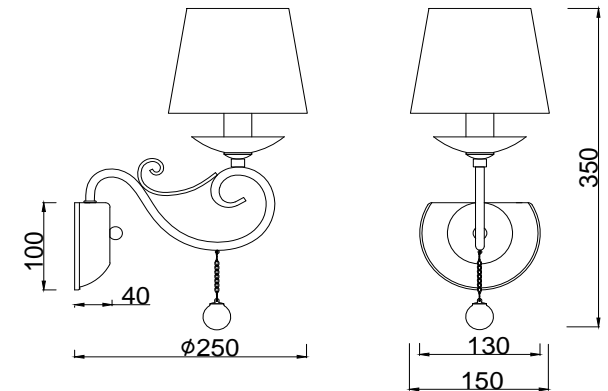

FREYA
TRADITION OF QUALITY

Instruction

FR2018WL-01CH

1 x E14 (40W)

Model: FR2018WL-01CH
Series: Amado

Wall Lamps