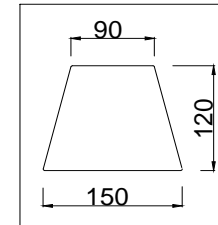

FREYA
TRADITION OF QUALITY

Instruction

FR2018WL-01CH

1 x E14 (40W)

Model: FR2018WL-01CH
Series: Amado

Wall Lamps