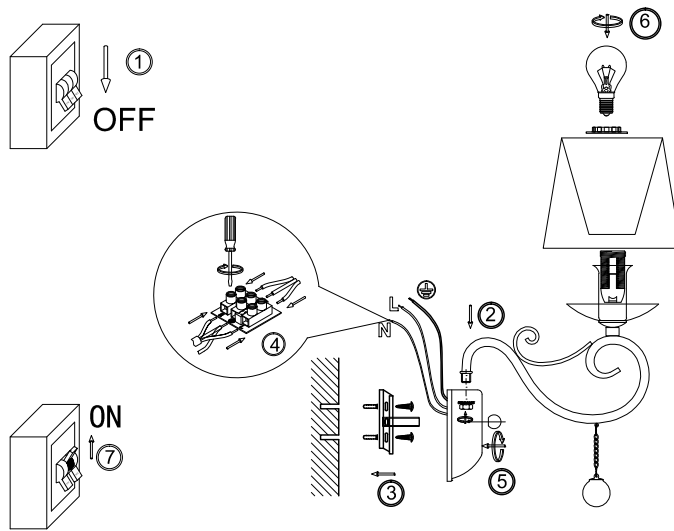

FREYA
TRADITION OF QUALITY

Instruction

FR2018WL-01CH

1 x E14 (40W)

Model: FR2018WL-01CH
Series: Amado

Wall Lamps