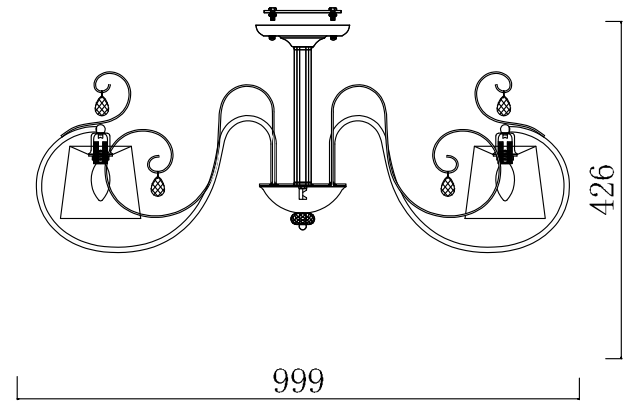

FREYA
TRADITION OF QUALITY

INSTRUCTION

MODEL: FR2020-CL-08-BZ
CHANDELIER

8 X E14 (40W)

FREYA-LIGHT.COM