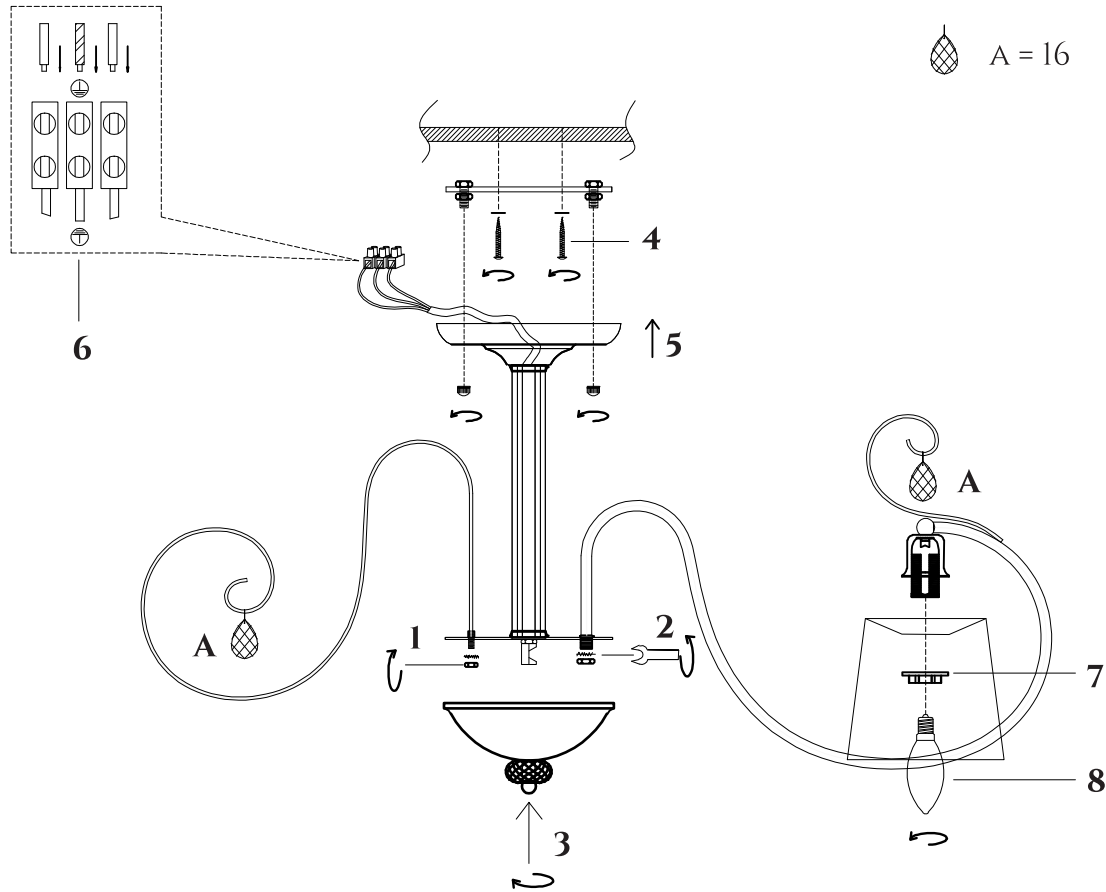

FREYA
TRADITION OF QUALITY

INSTRUCTION

MODEL: FR2020-CL-08-BZ
CHANDELIER

8 X E14 (40W)

FREYA-LIGHT.COM