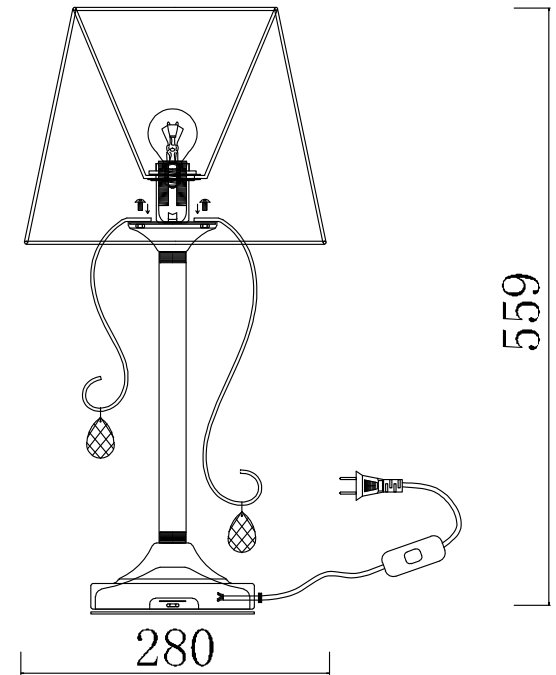

FREYA
TRADITION OF QUALITY

INSTRUCTION

MODEL:FR2020-TL-01-CH
TABLE LAMP

 A = 6

1 X E14 (40W)

FREYA-LIGHT.COM