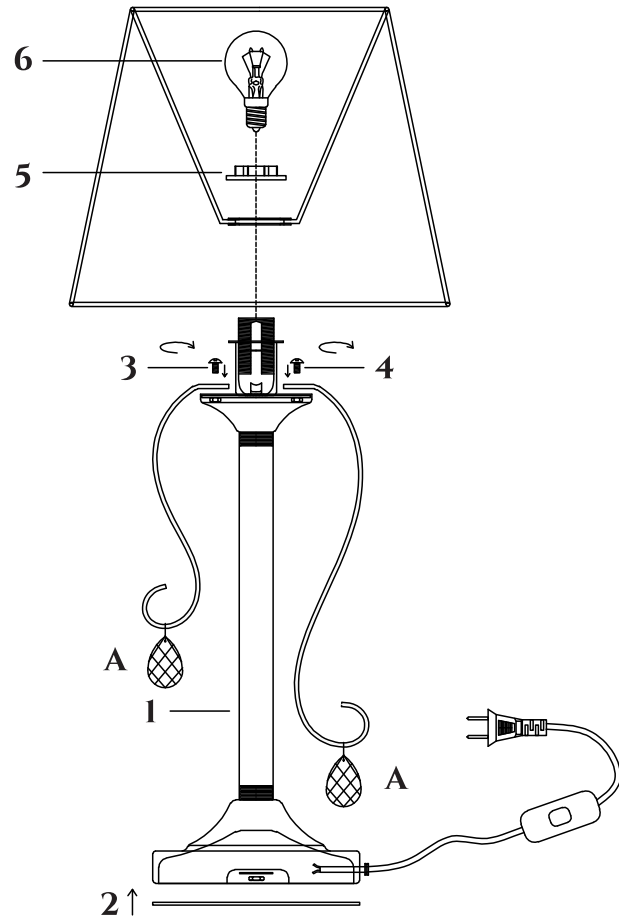

FREYA
TRADITION OF QUALITY

INSTRUCTION

MODEL:FR2020-TL-01-CH
TABLE LAMP

 A = 6

1 X E14 (40W)

FREYA-LIGHT.COM