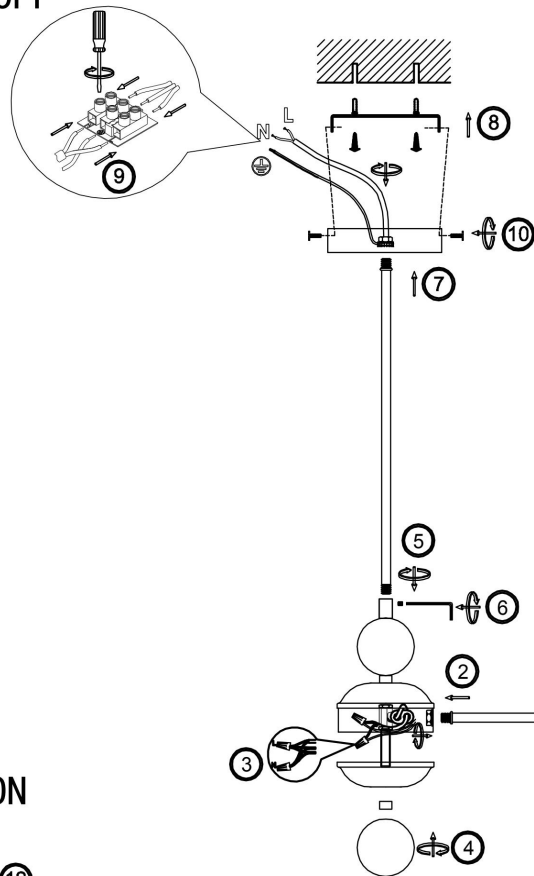

FREYA
TRADITION OF QUALITY

Instruction

FR2028PL-07N

OFF

ON

12

7xE14 40W

Model: FR2028PL-07N