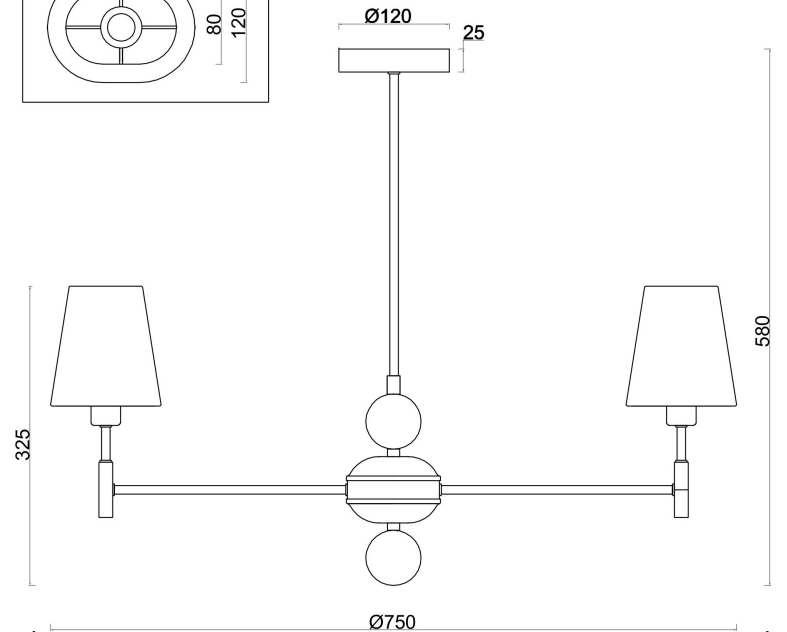

FREYA
TRADITION OF QUALITY

Instruction

FR2028PL-07N

OFF

ON

12

7xE14 40W

Model: FR2028PL-07N