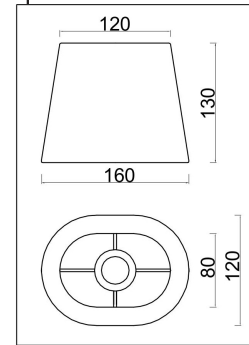

FREYA
TRADITION OF QUALITY

Instruction

FR2028PL-07N

OFF

ON

12

7xE14 40W

Model: FR2028PL-07N