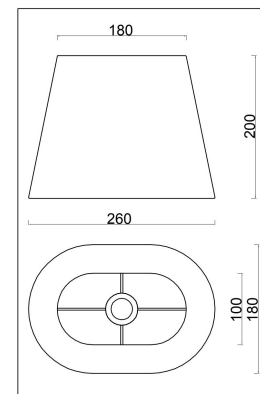

# Instruction

FR2028TL-01N

1xE14 40W

Model: FR2028TL-01N

Collection: Classic

Table Lamps