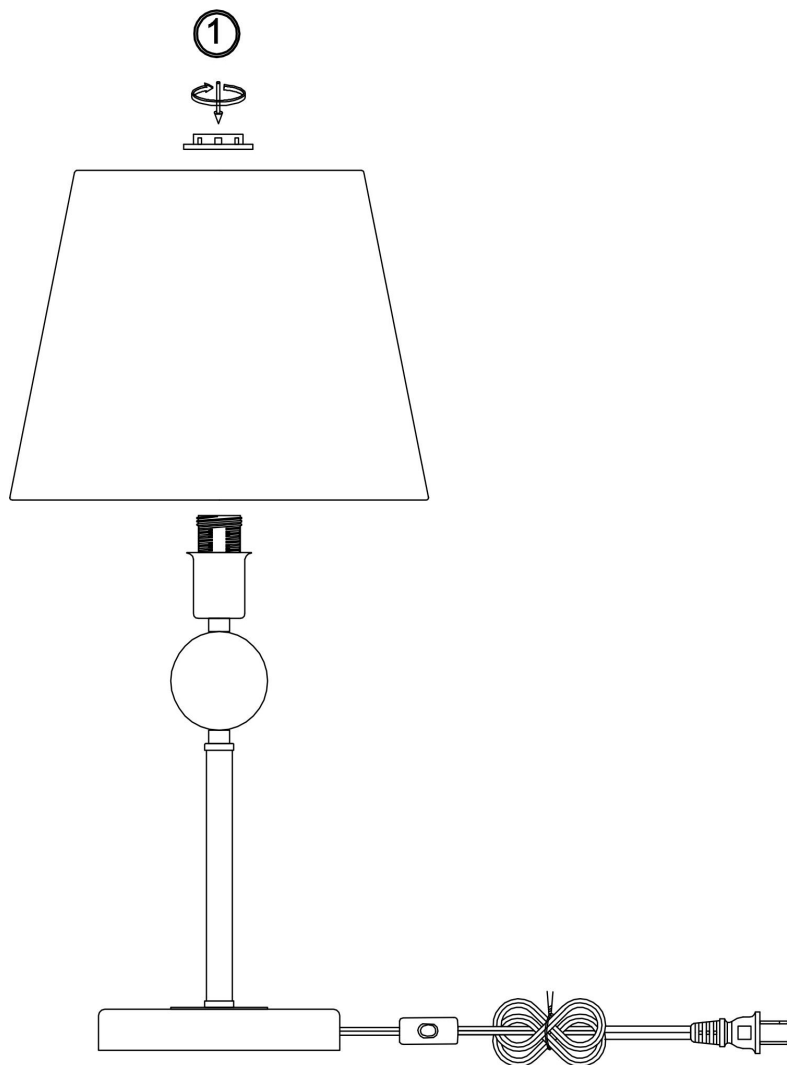

# Instruction

FR2028TL-01N

1xE14 40W

Model: FR2028TL-01N

Collection: Classic

Table Lamps