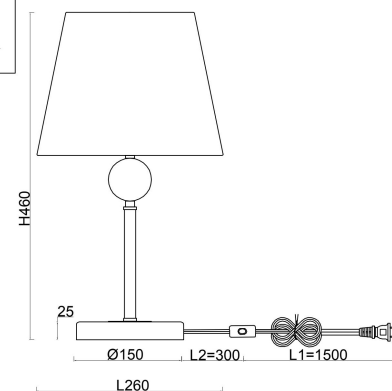

# Instruction

FR2028TL-01N

1xE14 40W

Model: FR2028TL-01N

Collection: Classic

Table Lamps