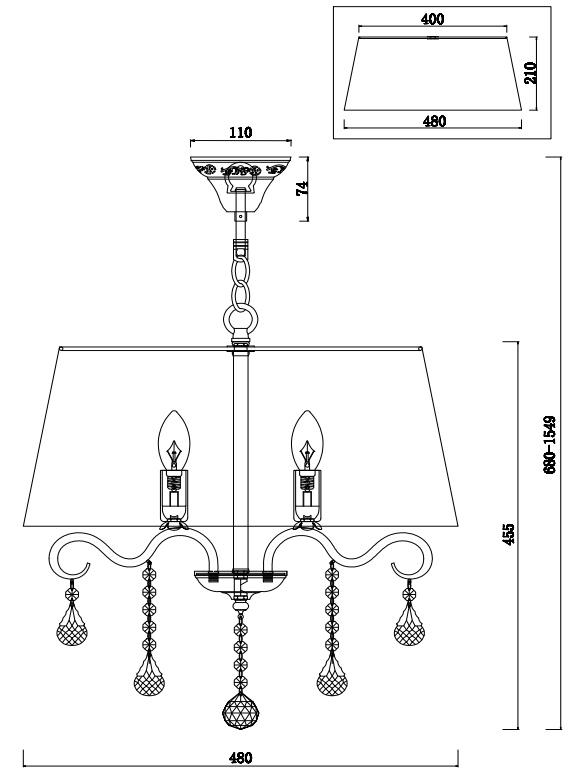

FREYA
TRADITION OF QUALITY

Instruction

FR2032PL-04W

4 x E14 (40W)

Model: FR2032PL-04W
Series: Lucretia

Ceiling Lamps