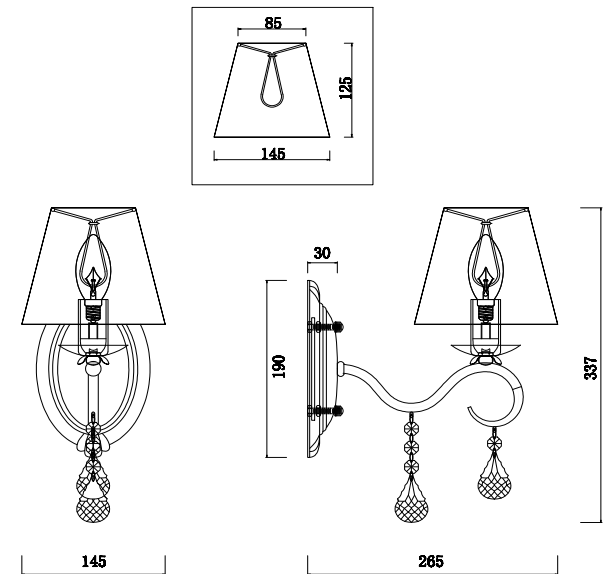

FREYA
TRADITION OF QUALITY

Instruction

FR2032WL-01W

1 x E14 (40W)

Model: FR2032WL-01W
Series: Lucretia

Wall Lamps