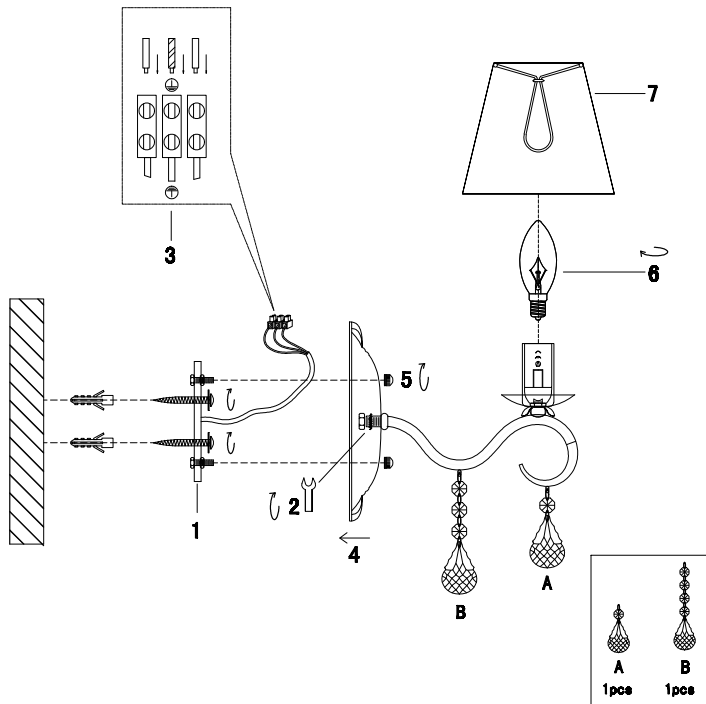

FREYA
TRADITION OF QUALITY

Instruction

FR2032WL-01W

1 x E14 (40W)

Model: FR2032WL-01W
Series: Lucretia

Wall Lamps