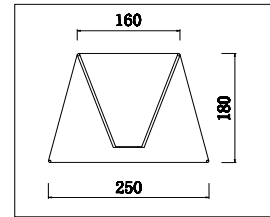

# Instruction

FR2033TL-01S

1 x E14 (40W)

Model: FR2033TL-01S

Series: Alexandra

Table Lamps