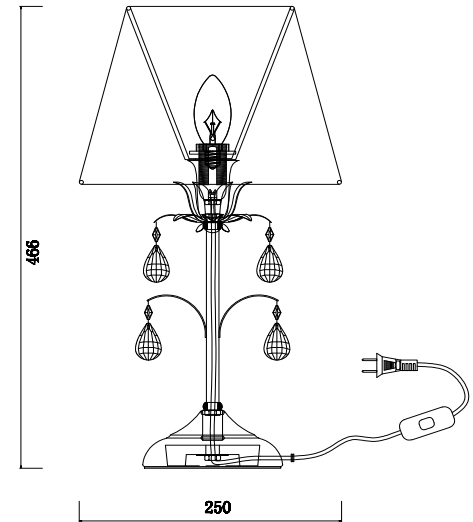

# Instruction

FR2033TL-01S

1 x E14 (40W)

Model: FR2033TL-01S

Series: Alexandra

Table Lamps