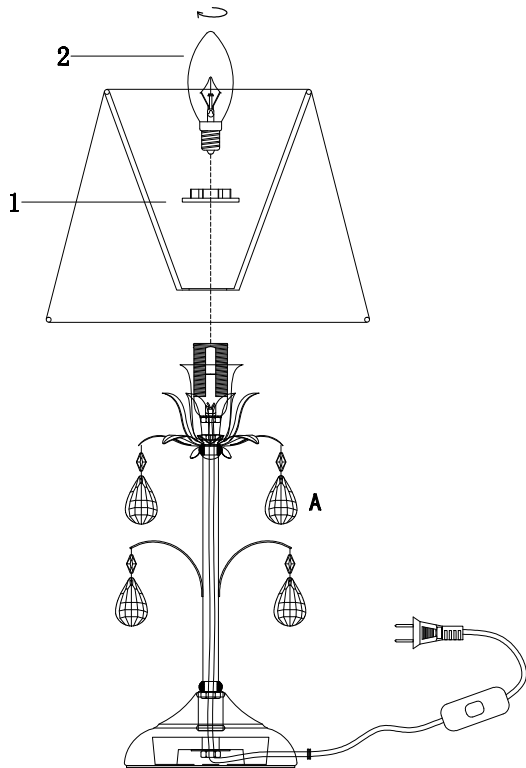

# Instruction

FR2033TL-01S

1 x E14 (40W)

Model: FR2033TL-01S

Series: Alexandra

Table Lamps