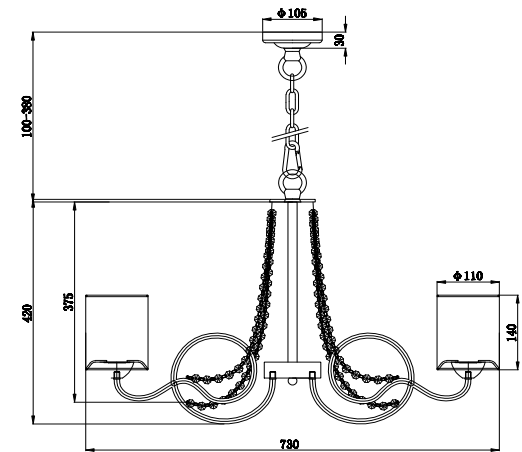

# Instruction

FR2036PL-06G

6 x E14 (40W)

Model: FR2036PL-06G  
Series: Bonadonna

Ceiling Lamps