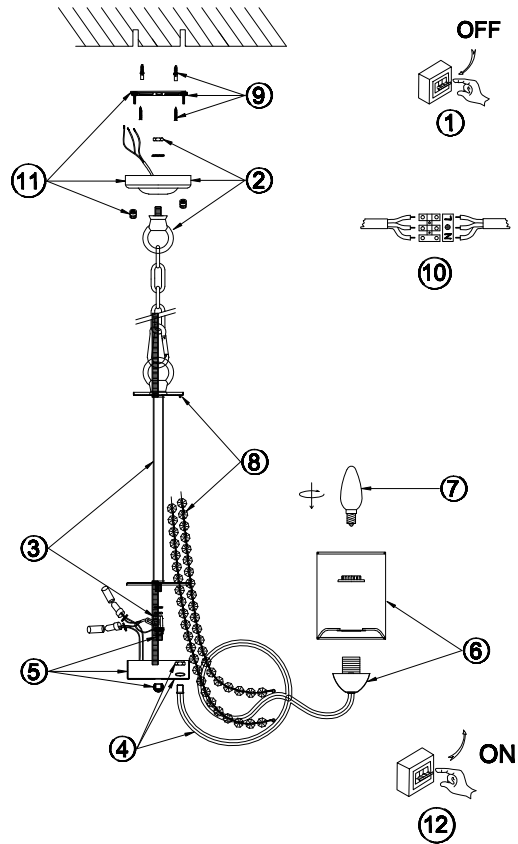

# Instruction

FR2036PL-06G

6 x E14 (40W)

Model: FR2036PL-06G  
Series: Bonadonna

Ceiling Lamps