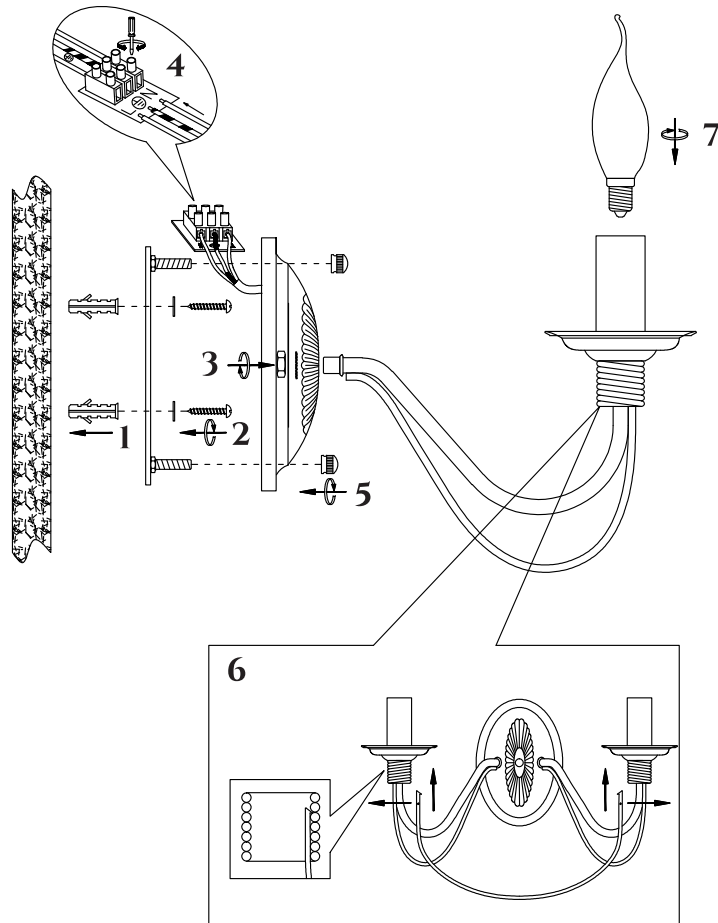

FREYA
TRADITION OF QUALITY

INSTRUCTION

MODEL: FR2046-WL-02-WG
SCONCE

2 X E14 (60W)

FREYA-LIGHT.COM