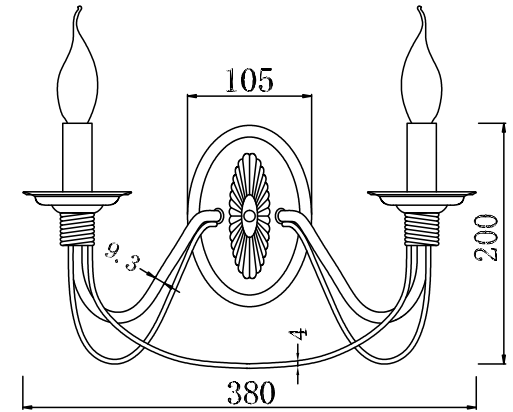

FREYA
TRADITION OF QUALITY

INSTRUCTION

MODEL: FR2046-WL-02-WG
SCONCE

2 X E14 (60W)

FREYA-LIGHT.COM