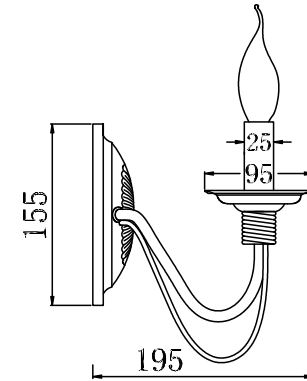

FREYA
TRADITION OF QUALITY

INSTRUCTION

MODEL: FR2046-WL-02-WG
SCONCE

2 X E14 (60W)

FREYA-LIGHT.COM