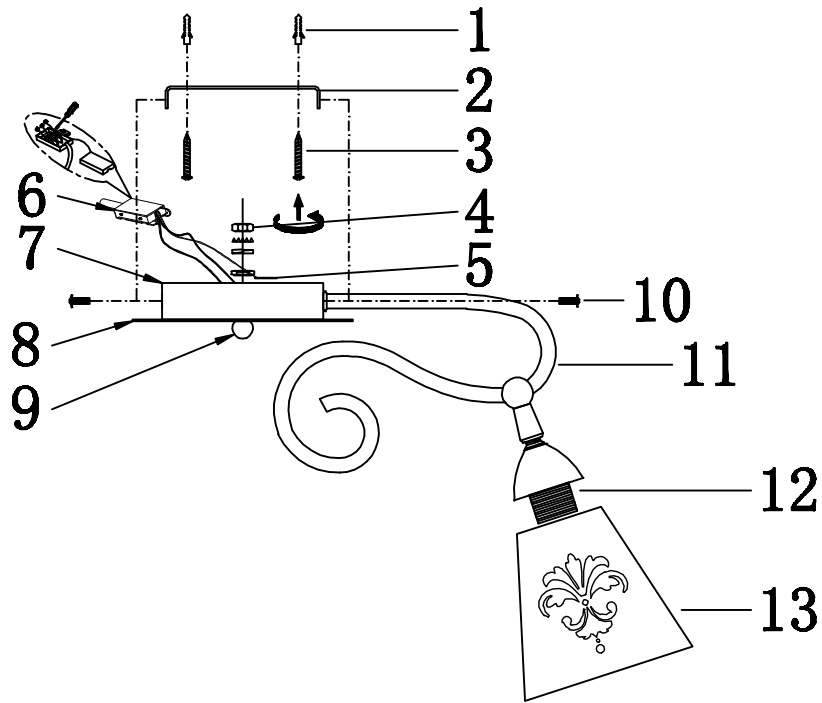

# INSTRUCTION

**MODEL:** FR2062-PL-05-G  
CHANDELIER

5 X E14 (60W)

FREYA-LIGHT.COM