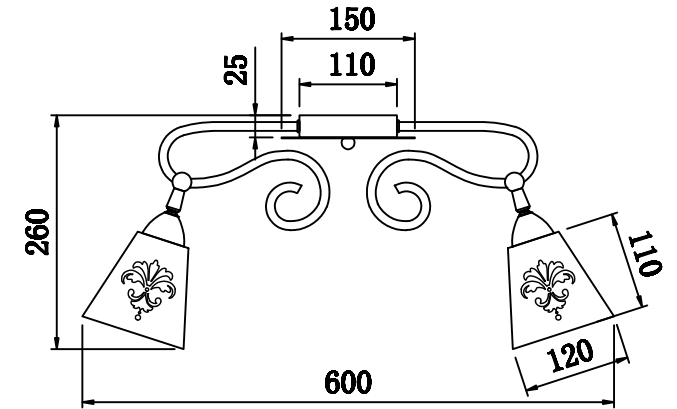

# INSTRUCTION

**MODEL:** FR2062-PL-05-G  
CHANDELIER

5 X E14 (60W)

FREYA-LIGHT.COM