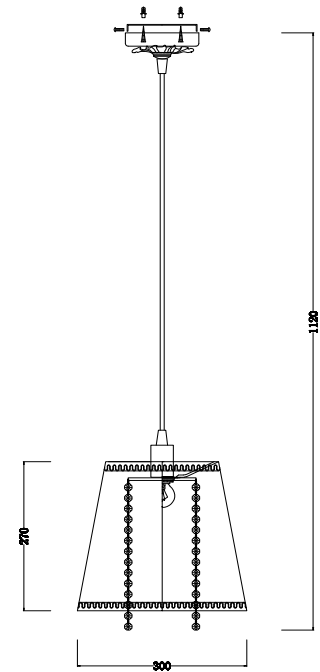

# Instruction

FR2220PL-01W

1 x E27 (60W)

Model: FR2220PL-01W  
Series: Omela

Ceiling Lamps