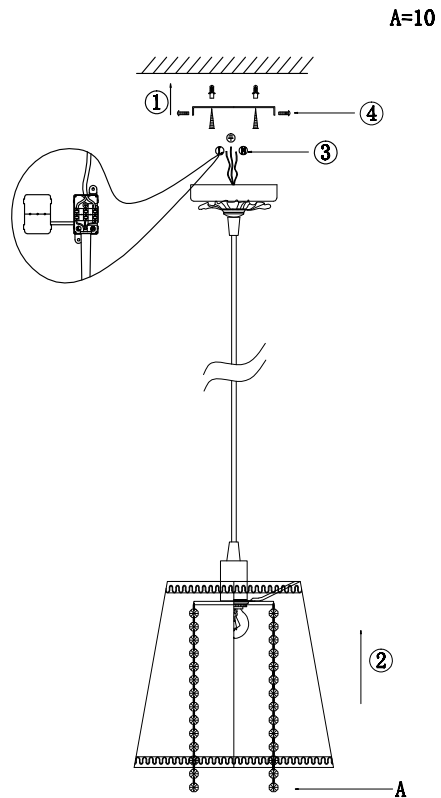

# Instruction

FR2220PL-01W

1 x E27 (60W)

Model: FR2220PL-01W  
Series: Omela

Ceiling Lamps