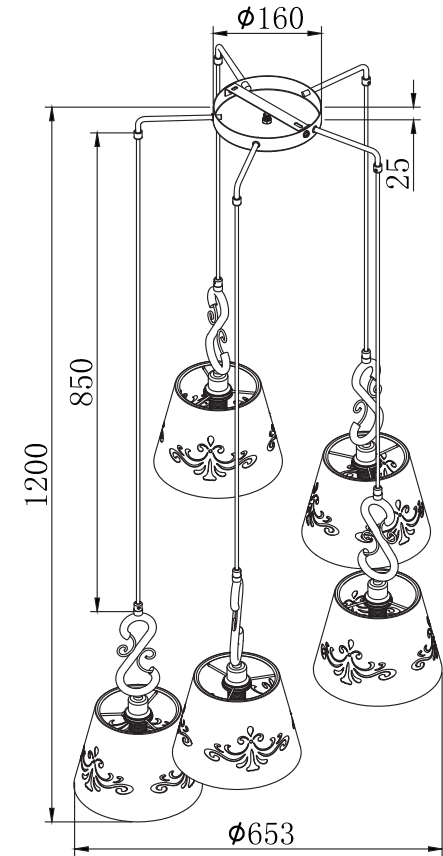

FREYA
TRADITION OF QUALITY

INSTRUCTION

MODEL: FR2259-PL-05-W
PENDANT LAMP

5 x E14 (40W)

FREYA-LIGHT.COM