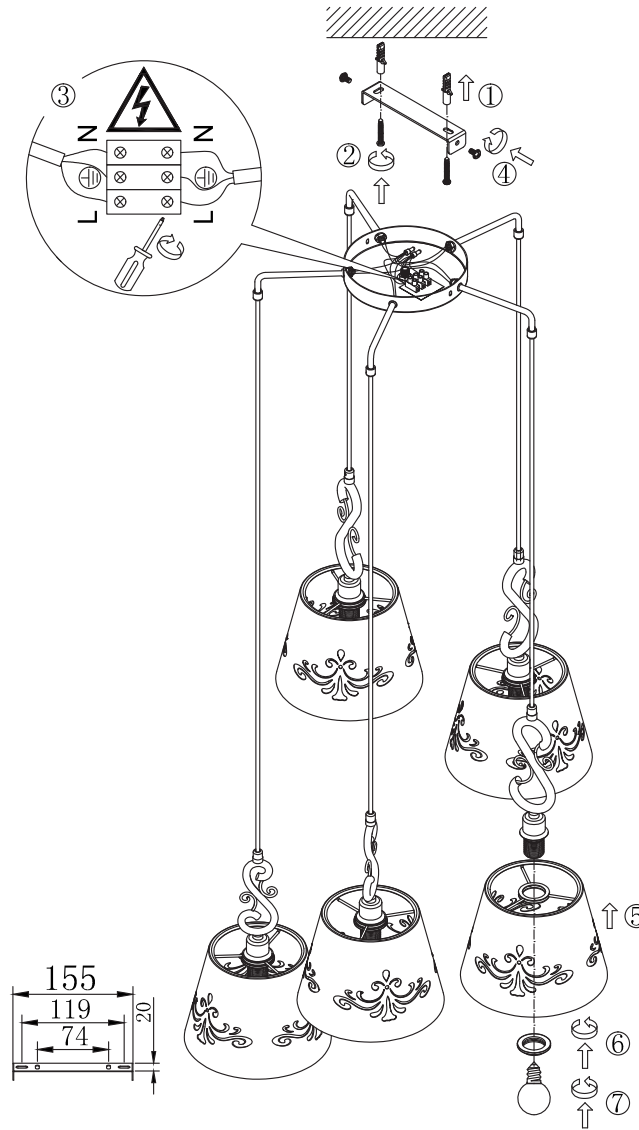

FREYA
TRADITION OF QUALITY

INSTRUCTION

MODEL: FR2259-PL-05-W
PENDANT LAMP

5 x E14 (40W)

FREYA-LIGHT.COM