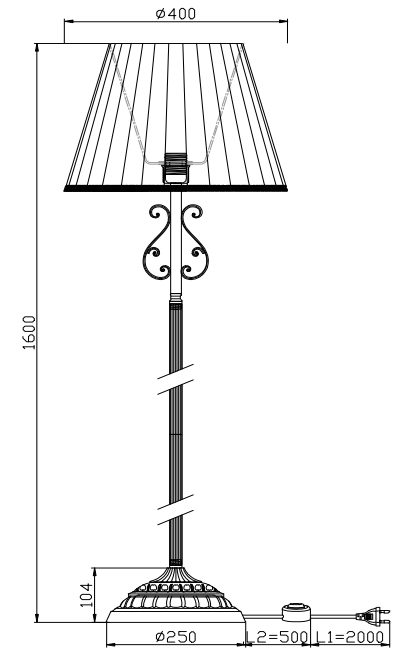

# Instruction

FR2290FL-01W

1 x E27 (40W)

Model: FR2290FL-01W  
Series: Sunrise

Floor Lamps