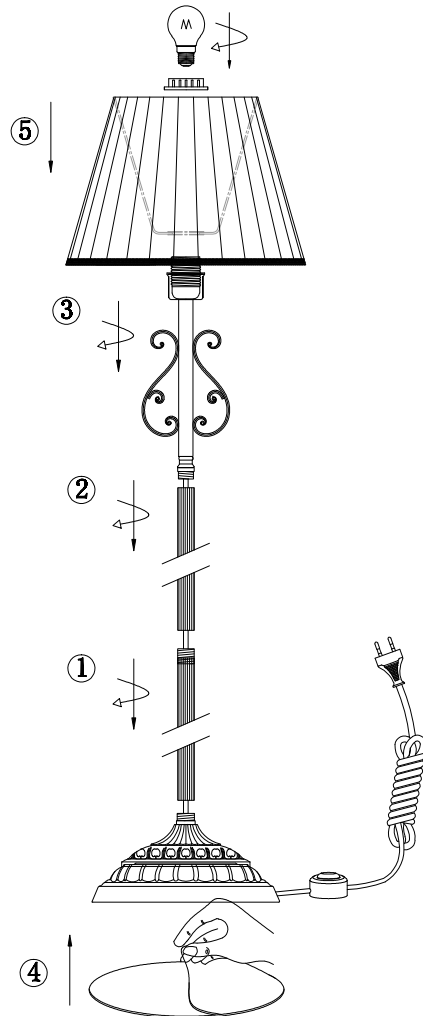

# Instruction

FR2290FL-01W

1 x E27 (40W)

Model: FR2290FL-01W  
Series: Sunrise

Floor Lamps