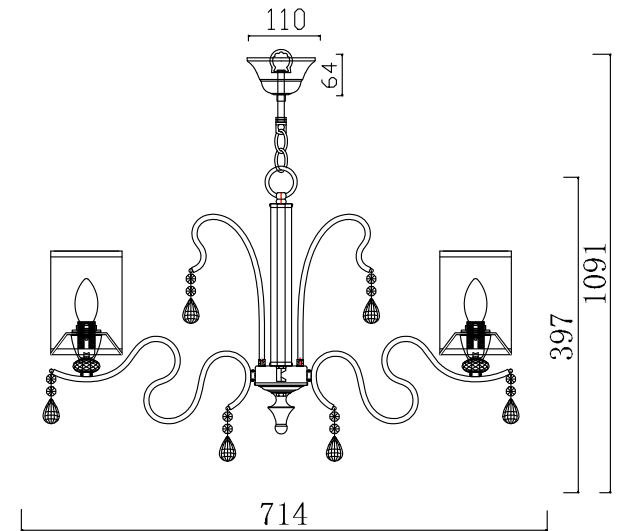

FREYA
TRADITION OF QUALITY

INSTRUCTION

MODEL: FR2300-PL-06-BZ
CHANDELIER

6 X E14 (40W)

FREYA-LIGHT.COM