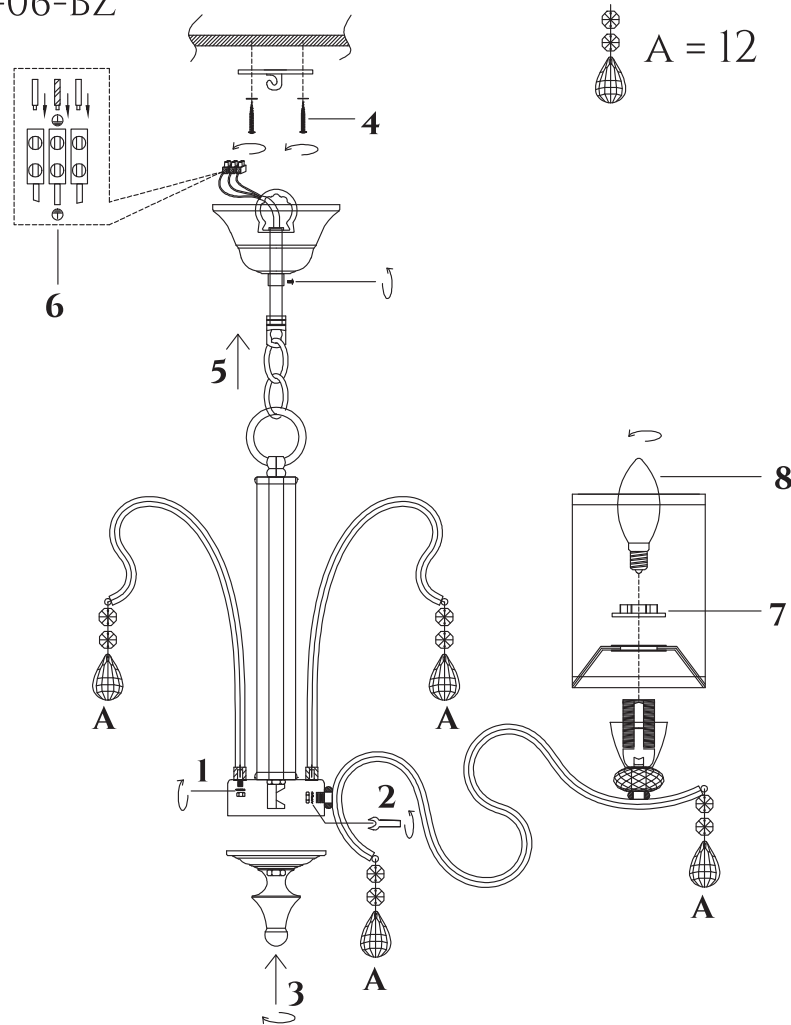

FREYA
TRADITION OF QUALITY

INSTRUCTION

MODEL: FR2300-PL-06-BZ
CHANDELIER

6 X E14 (40W)

FREYA-LIGHT.COM