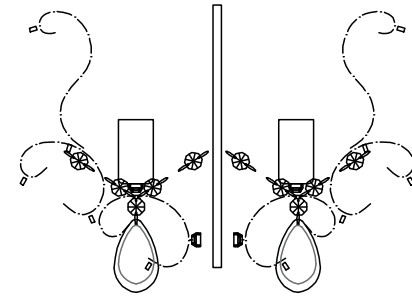

FREYA
TRADITION OF QUALITY

INSTRUCTION

MODEL: FR2302-WL-02-WG
SCONCE

200

342

2 X E14 (40W)

FREYA-LIGHT.COM