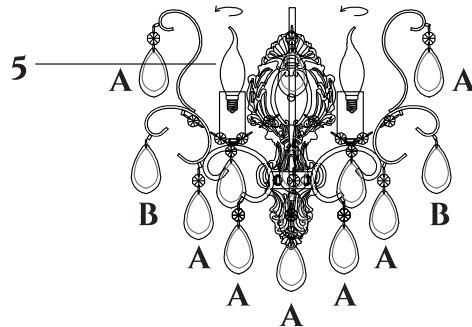

FREYA
TRADITION OF QUALITY

INSTRUCTION

MODEL: FR2302-WL-02-WG
SCONCE

200

342

2 X E14 (40W)

FREYA-LIGHT.COM