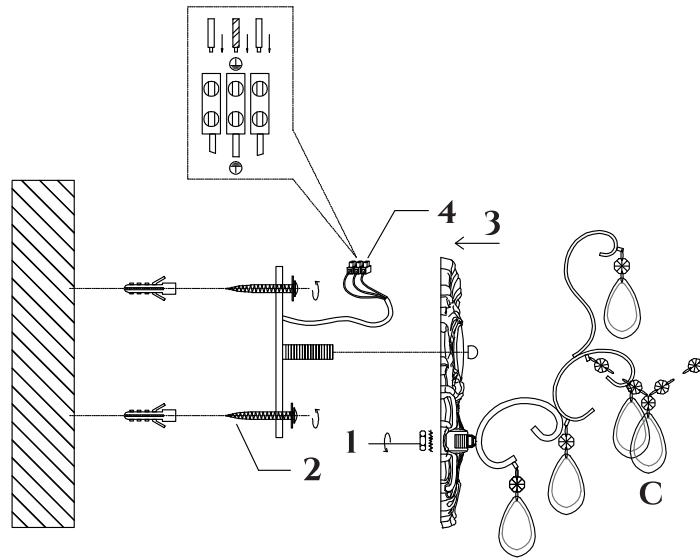

FREYA
TRADITION OF QUALITY

INSTRUCTION

MODEL: FR2302-WL-02-WG
SCONCE

200

342

2 X E14 (40W)

FREYA-LIGHT.COM