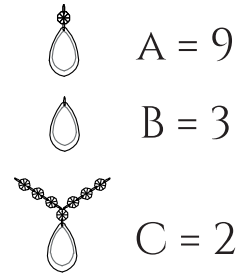

FREYA
TRADITION OF QUALITY

INSTRUCTION

MODEL: FR2302-WL-02-WG
SCONCE

200

342

2 X E14 (40W)

FREYA-LIGHT.COM