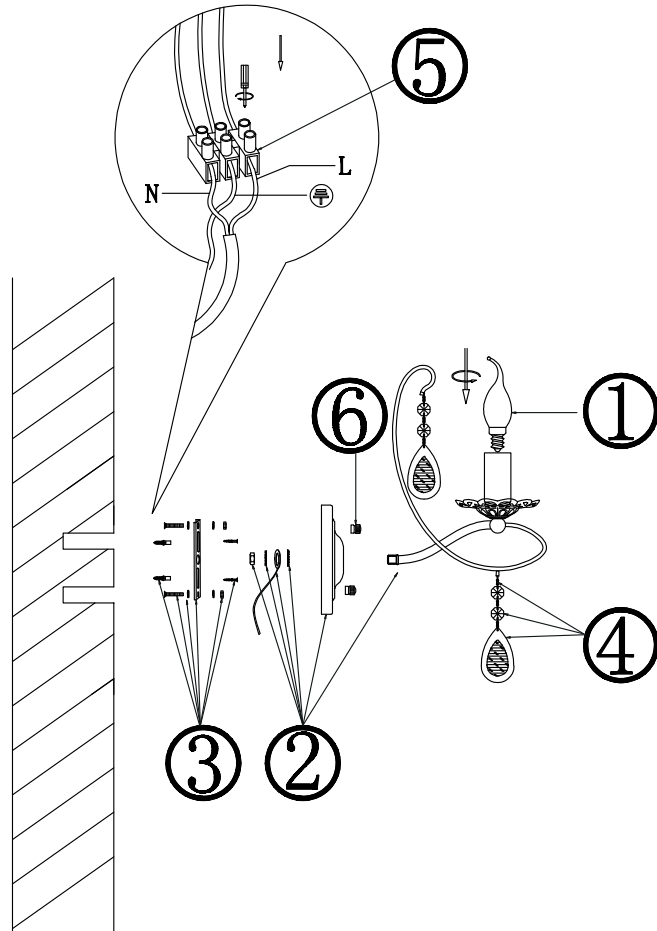

FREYA
TRADITION OF QUALITY

INSTRUCTION

MODEL: FR2320-WL-01-BS
WALL LAMP

1 X E14 (60W)

FREYA-LIGHT.COM