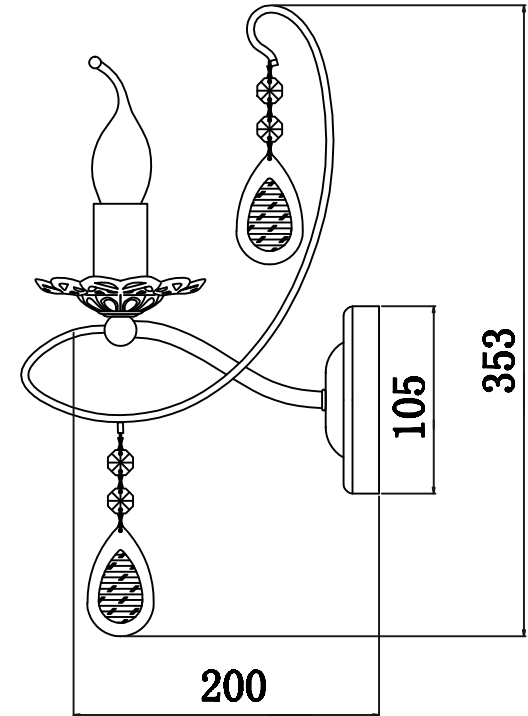

FREYA
TRADITION OF QUALITY

INSTRUCTION

MODEL: FR2320-WL-01-BS
WALL LAMP

1 X E14 (60W)

FREYA-LIGHT.COM