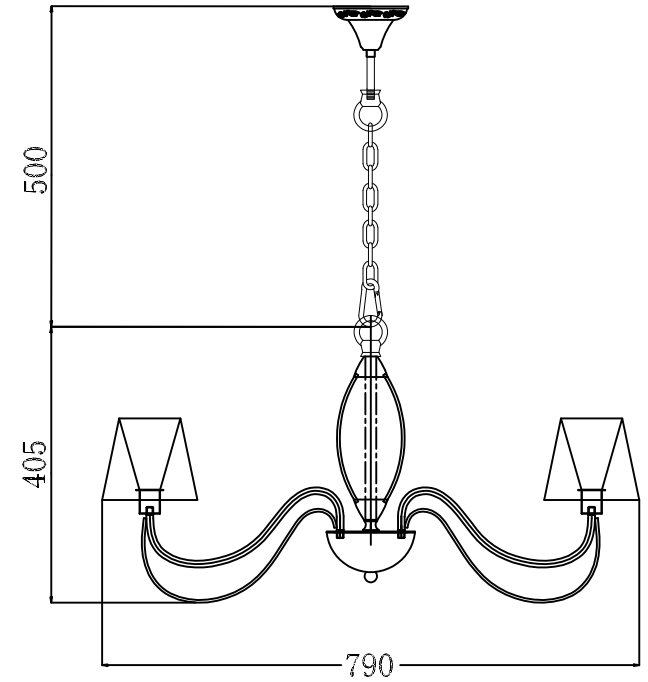

FREYA
TRADITION OF QUALITY

INSTRUCTION

MODEL: FR2327-PL-08-BG
CHANDELIER

8 x E14 (40W)

FREYA-LIGHT.COM