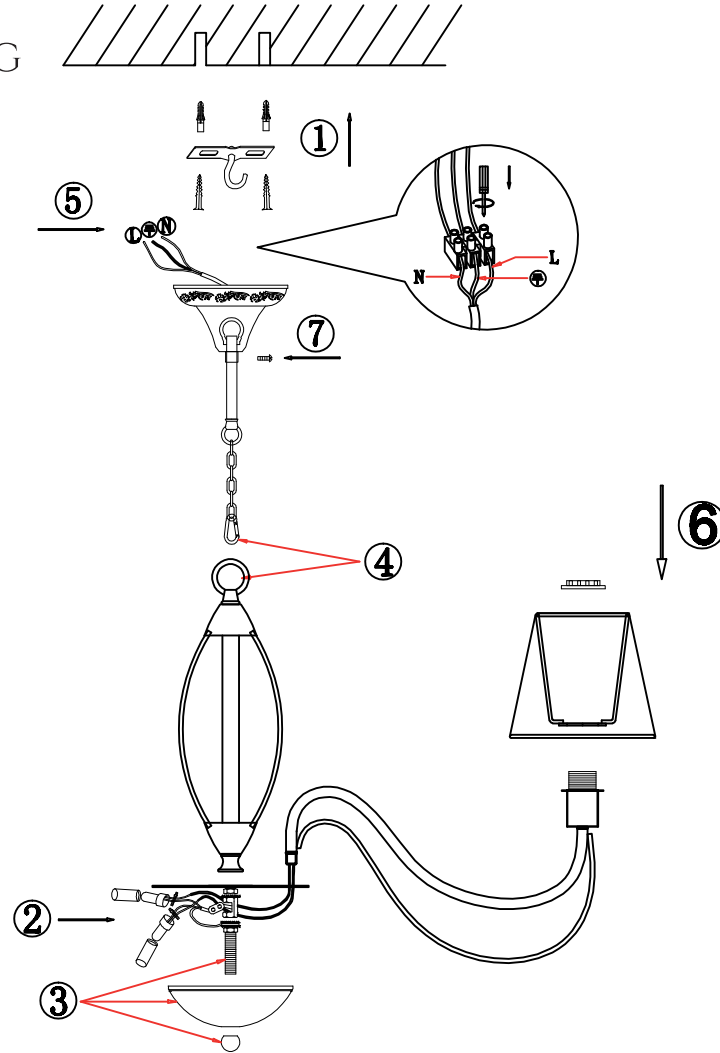

FREYA
TRADITION OF QUALITY

INSTRUCTION

MODEL: FR2327-PL-08-BG
CHANDELIER

8 x E14 (40W)

FREYA-LIGHT.COM