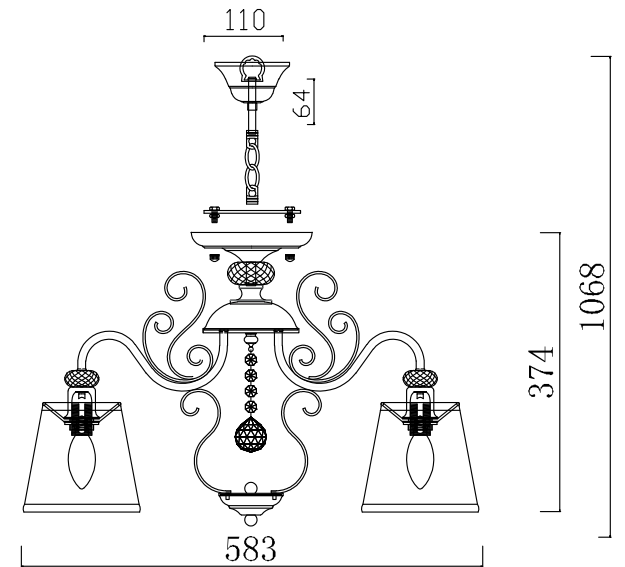

FREYA
TRADITION OF QUALITY

INSTRUCTION

MODEL: FR2405-PL-03-BZ
CHANDELIER

3 X E14 (40W)

FREYA-LIGHT.COM