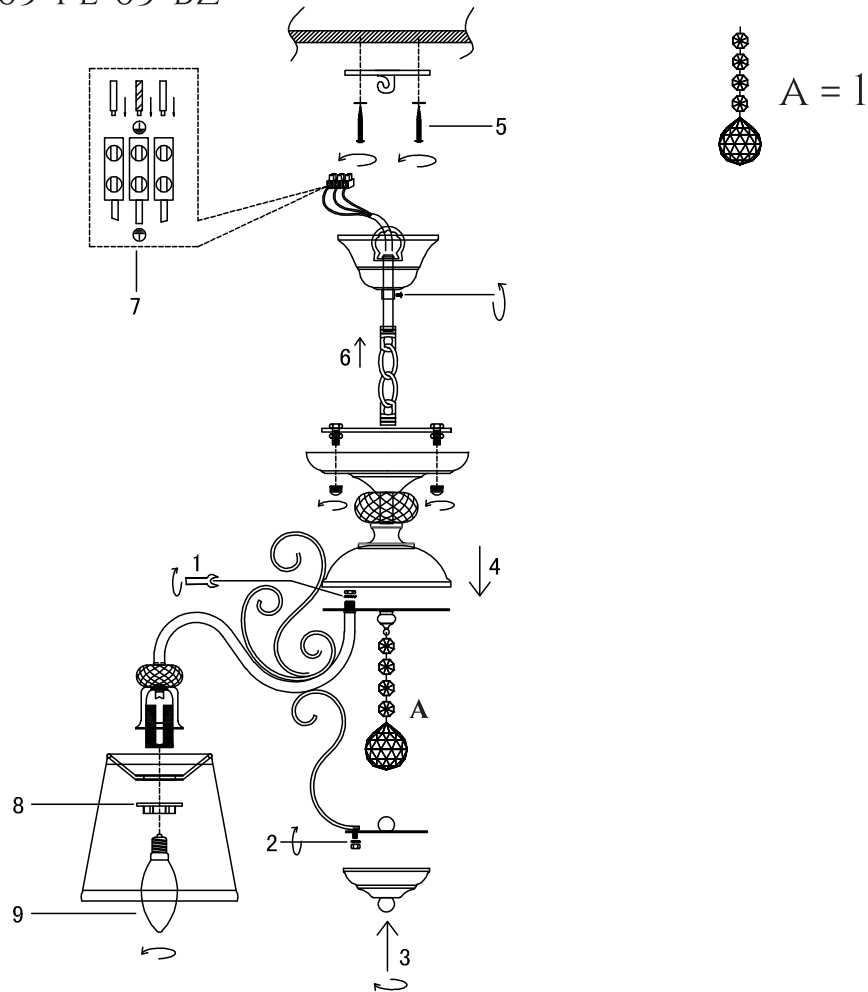

FREYA
TRADITION OF QUALITY

INSTRUCTION

MODEL: FR2405-PL-03-BZ
CHANDELIER

3 X E14 (40W)

FREYA-LIGHT.COM