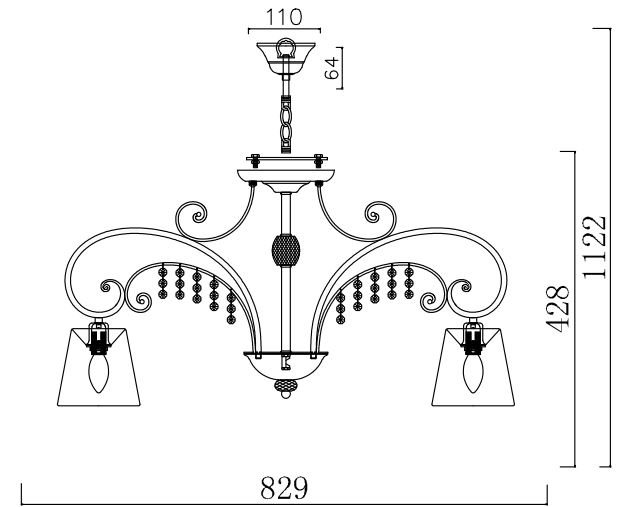

FREYA
TRADITION OF QUALITY

INSTRUCTION

MODEL: FR2406-PL-08-WG
CHANDELIER

8 X E14 (40W)

FREYA-LIGHT.COM