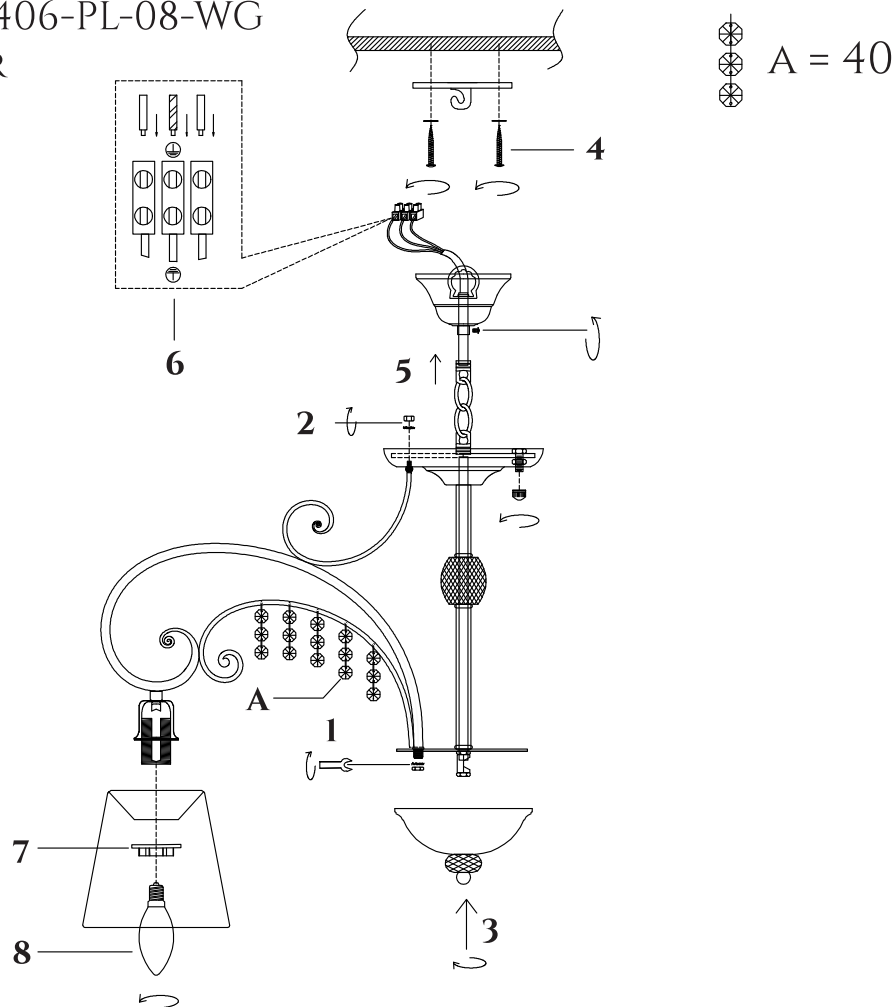

FREYA
TRADITION OF QUALITY

INSTRUCTION

MODEL: FR2406-PL-08-WG
CHANDELIER

8 X E14 (40W)

FREYA-LIGHT.COM