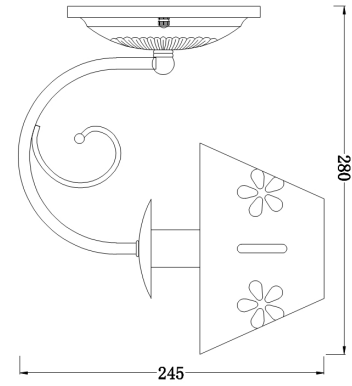

FREYA
TRADITION OF QUALITY

INSTRUCTION

Model: FR2537WL-01W

Wall Lamp

1 x E14 (60W)

FREYA-LIGHT.COM