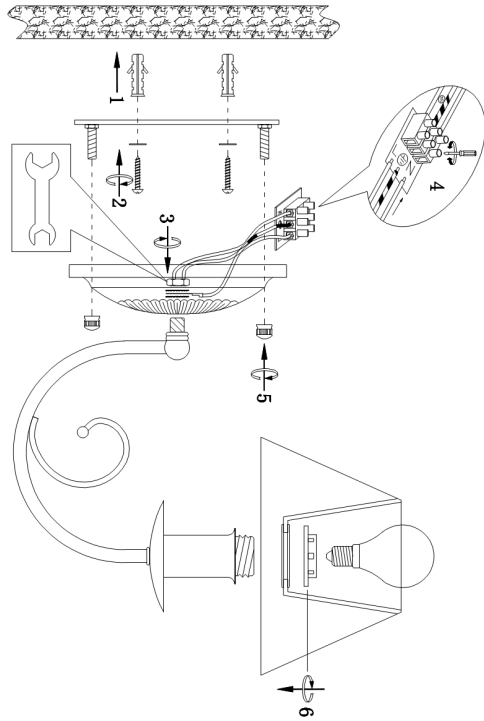

FREYA
TRADITION OF QUALITY

INSTRUCTION

Model: FR2537WL-01W

Wall Lamp

1 x E14 (60W)

FREYA-LIGHT.COM