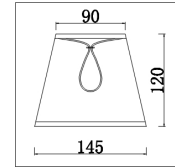

# INSTRUCTION

**Model:** FR2540WL-01BR

Wall Lamp

1 x E14 (40W)

FREYA-LIGHT.COM