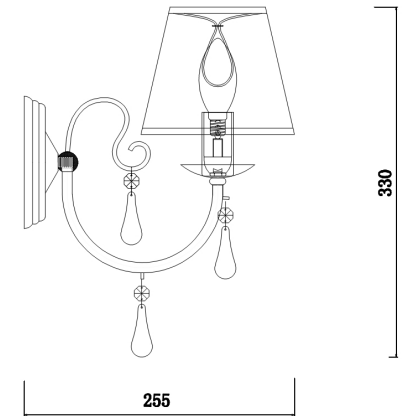

# INSTRUCTION

**Model:** FR2540WL-01BR

Wall Lamp

1 x E14 (40W)

FREYA-LIGHT.COM