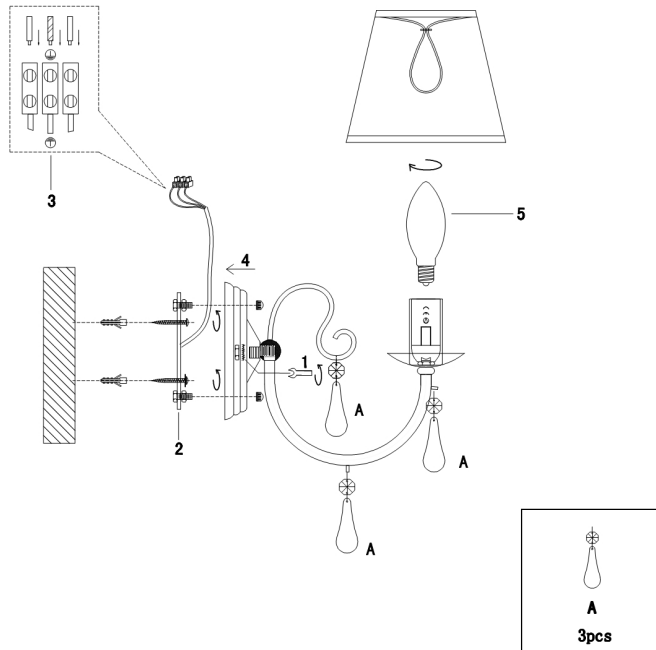

# INSTRUCTION

**Model:** FR2540WL-01BR

Wall Lamp

1 x E14 (40W)

FREYA-LIGHT.COM