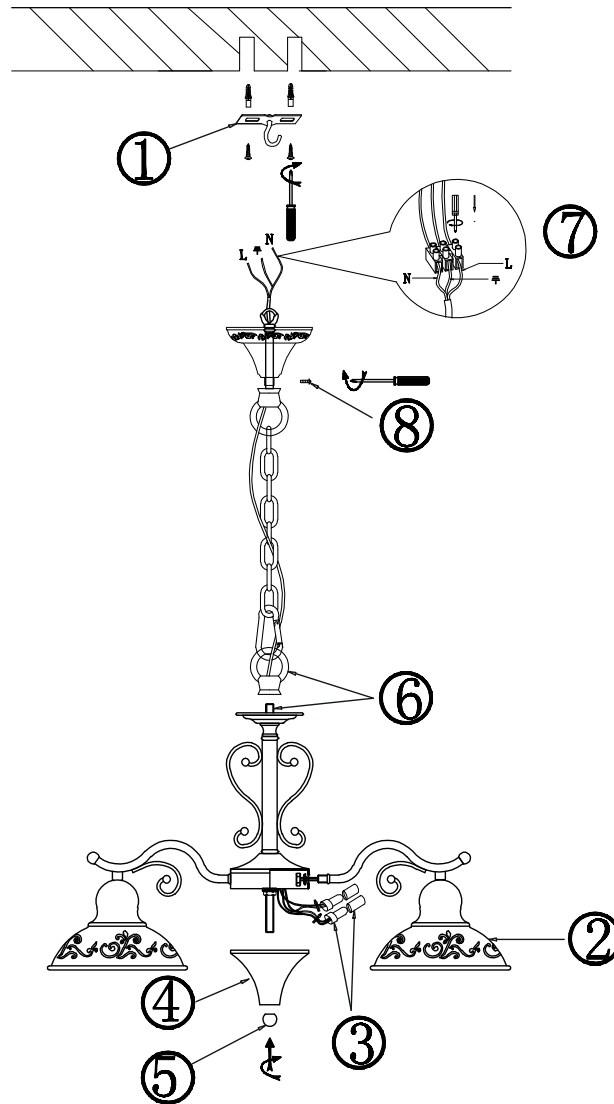

FREYA
TRADITION OF QUALITY

INSTRUCTION

MODEL: FR2566-PL-05-WG
CHANDELIER

5 X E27 (60W)

FREYA-LIGHT.COM