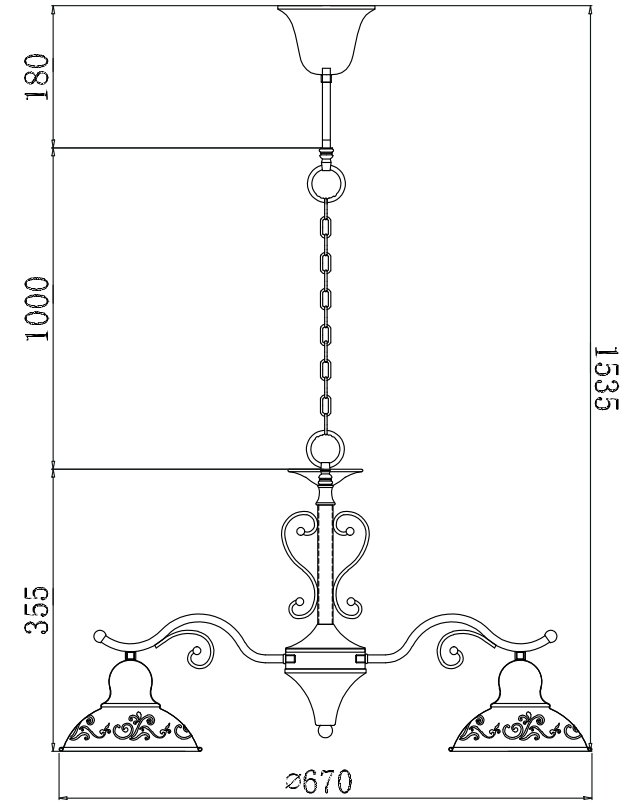

FREYA
TRADITION OF QUALITY

INSTRUCTION

MODEL: FR2566-PL-05-WG
CHANDELIER

5 X E27 (60W)

FREYA-LIGHT.COM