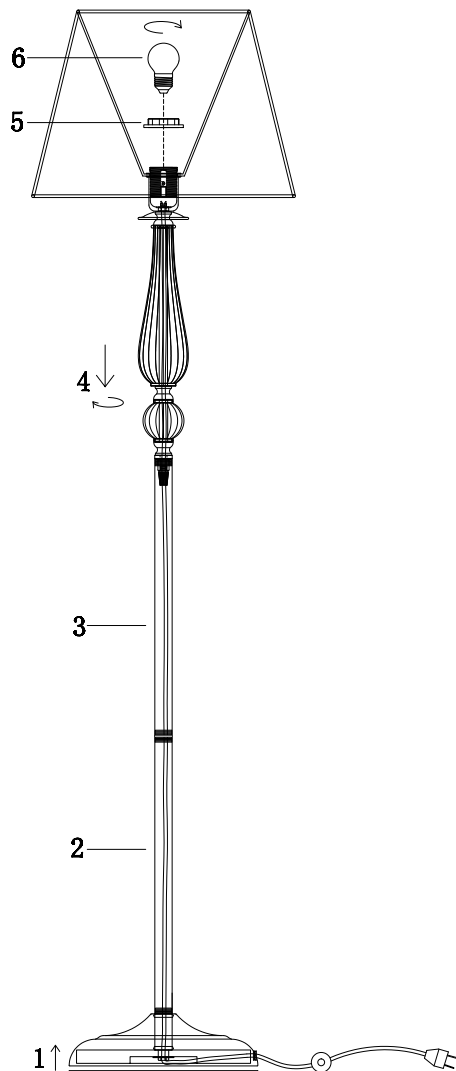

FREYA
TRADITION OF QUALITY

Instruction

FR2685FL-01BZ

1 x E14 (40W)

Model: FR2685FL-01BZ
Series: Inessa

Floor Lamps