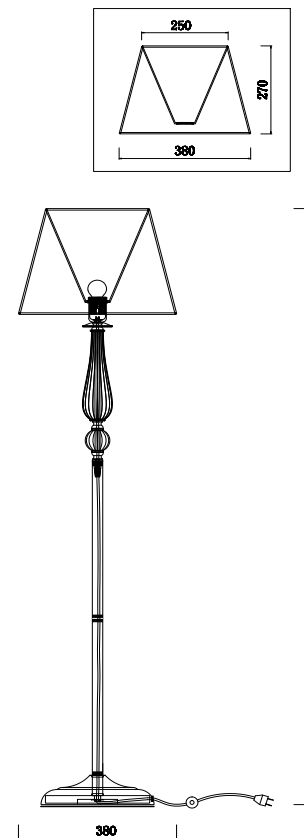

FREYA
TRADITION OF QUALITY

Instruction

FR2685FL-01BZ

1 x E14 (40W)

Model: FR2685FL-01BZ
Series: Inessa

Floor Lamps