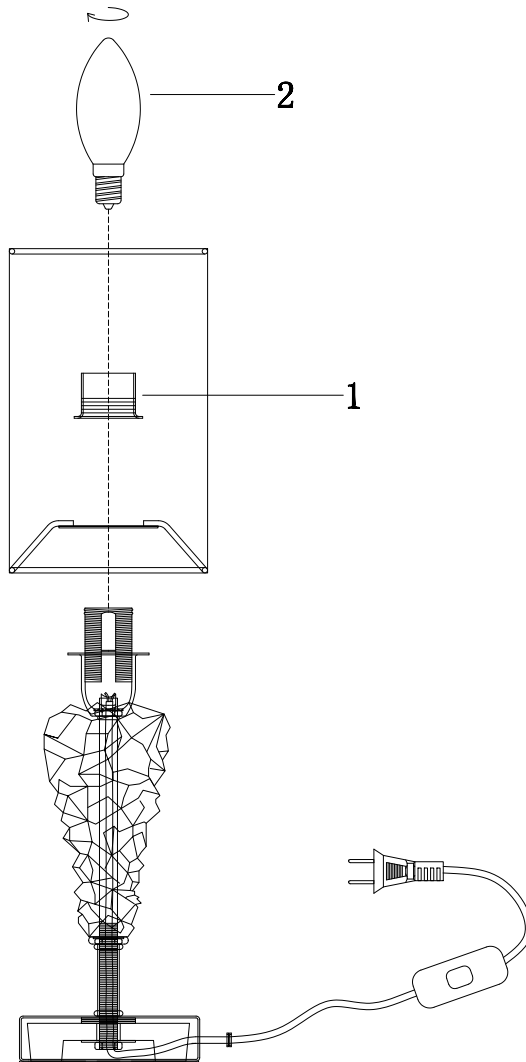

FREYA
TRADITION OF QUALITY

Instruction

FR2687TL-01G

1 x E14 (40W)

Model: FR2687TL-01G
Series: Vilena

Table Lamps