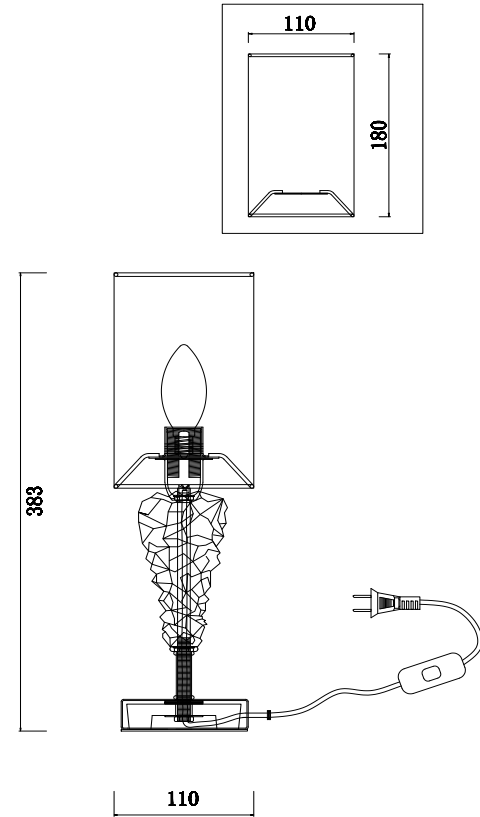

FREYA
TRADITION OF QUALITY

Instruction

FR2687TL-01G

1 x E14 (40W)

Model: FR2687TL-01G
Series: Vilena

Table Lamps