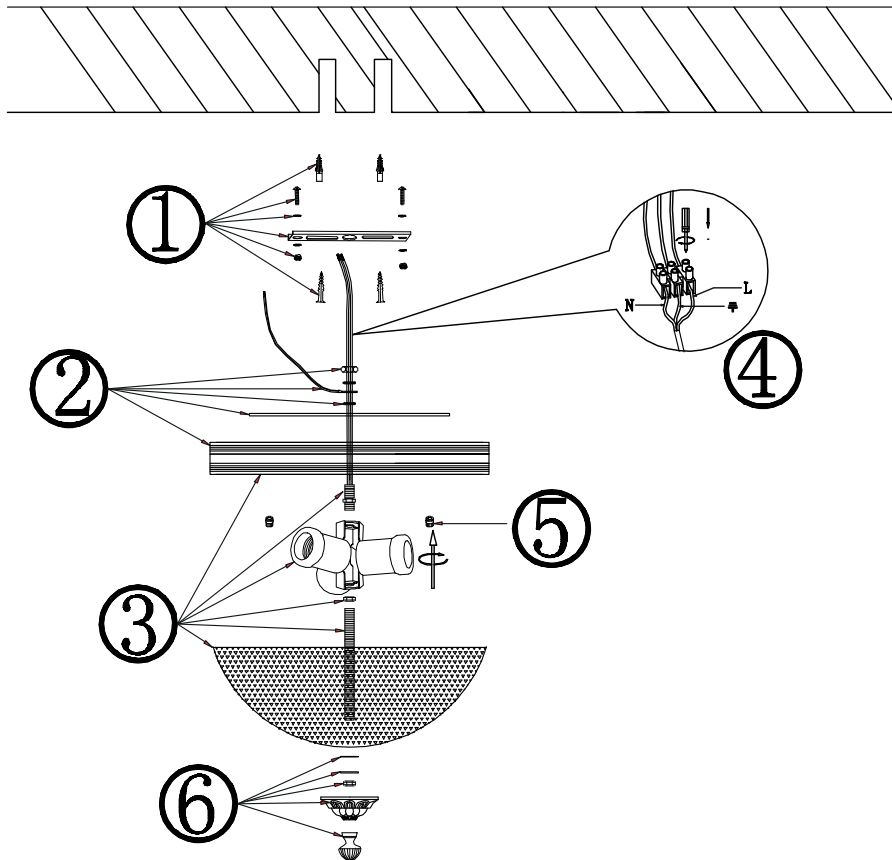

FREYA
TRADITION OF QUALITY

INSTRUCTION

MODEL: FR2747-CL-03-BZ
CEILING

3 x E27 (60w)

FREYA-LIGHT.COM