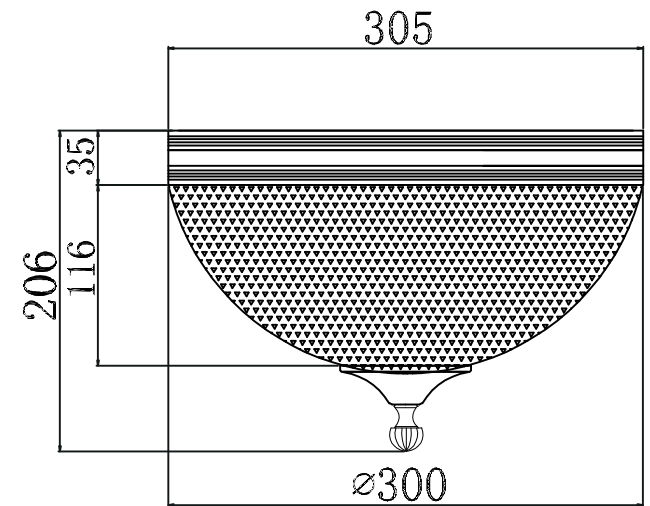

FREYA
TRADITION OF QUALITY

INSTRUCTION

MODEL: FR2747-CL-03-BZ
CEILING

3 x E27 (60w)

FREYA-LIGHT.COM