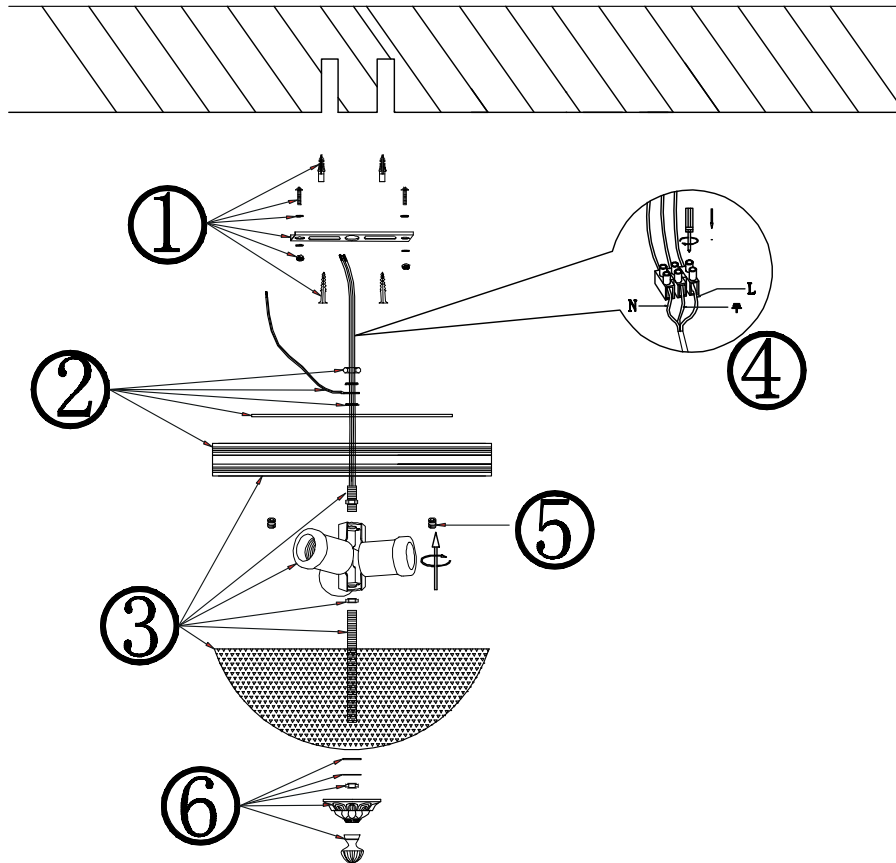

# INSTRUCTION

**MODEL:** FR2747-CL-03-WG  
CEILING

3 x E27 (60w)

FREYA-LIGHT.COM