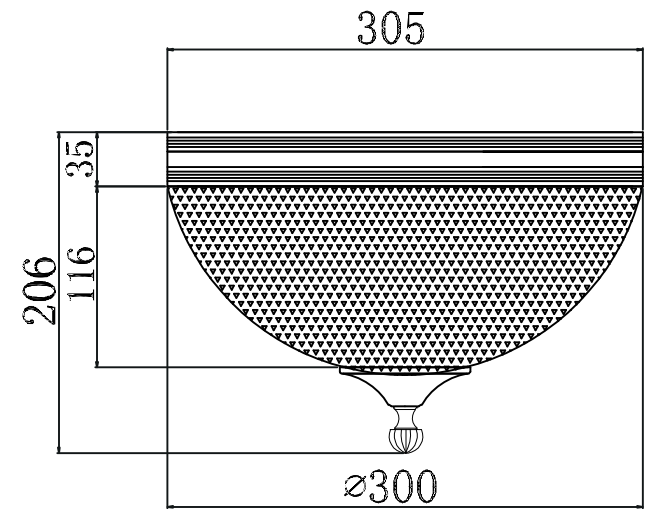

# INSTRUCTION

**MODEL:** FR2747-CL-03-WG  
CEILING

3 x E27 (60w)

FREYA-LIGHT.COM