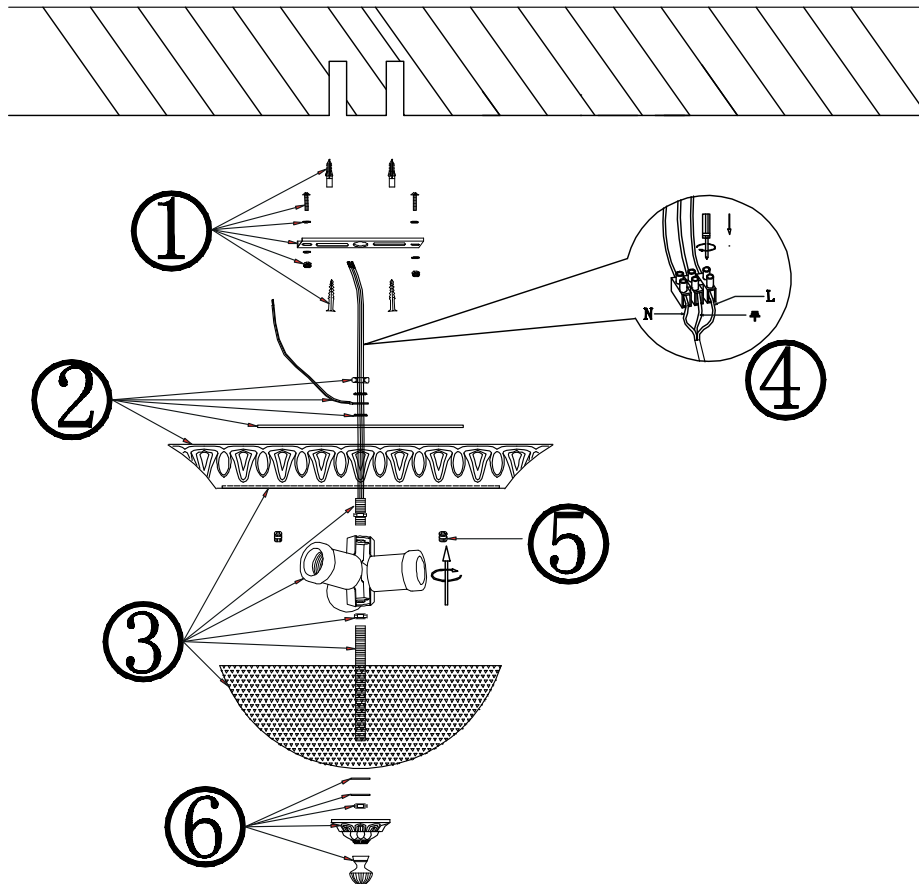

FREYA
TRADITION OF QUALITY

INSTRUCTION

MODEL: FR2748-CL-03-BZ
CEILING

3 X E27 (60W)

FREYA-LIGHT.COM