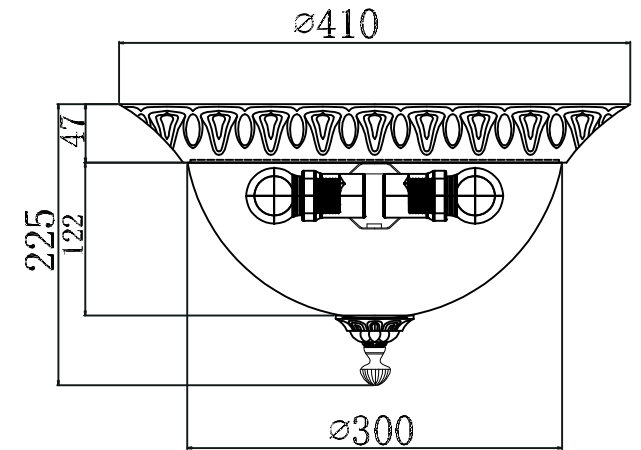

FREYA
TRADITION OF QUALITY

INSTRUCTION

MODEL: FR2748-CL-03-BZ
CEILING

3 X E27 (60W)

FREYA-LIGHT.COM