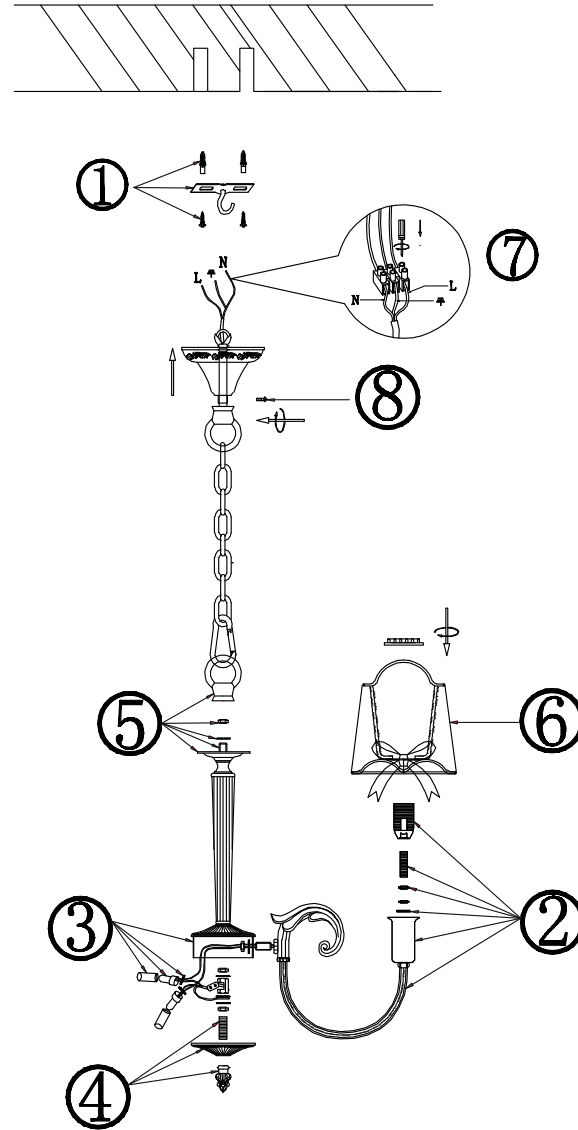

FREYA
TRADITION OF QUALITY

INSTRUCTION

MODEL: FR2749-PL-03-WG
CHANDELIER

3 x E14 (40W)

FREYA-LIGHT.COM