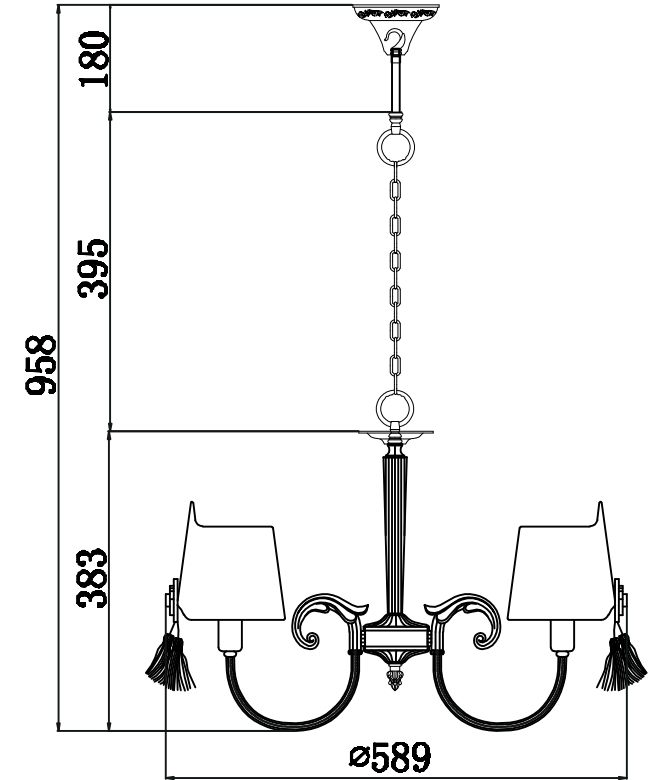

FREYA
TRADITION OF QUALITY

INSTRUCTION

MODEL: FR2749-PL-03-WG
CHANDELIER

3 x E14 (40W)

FREYA-LIGHT.COM