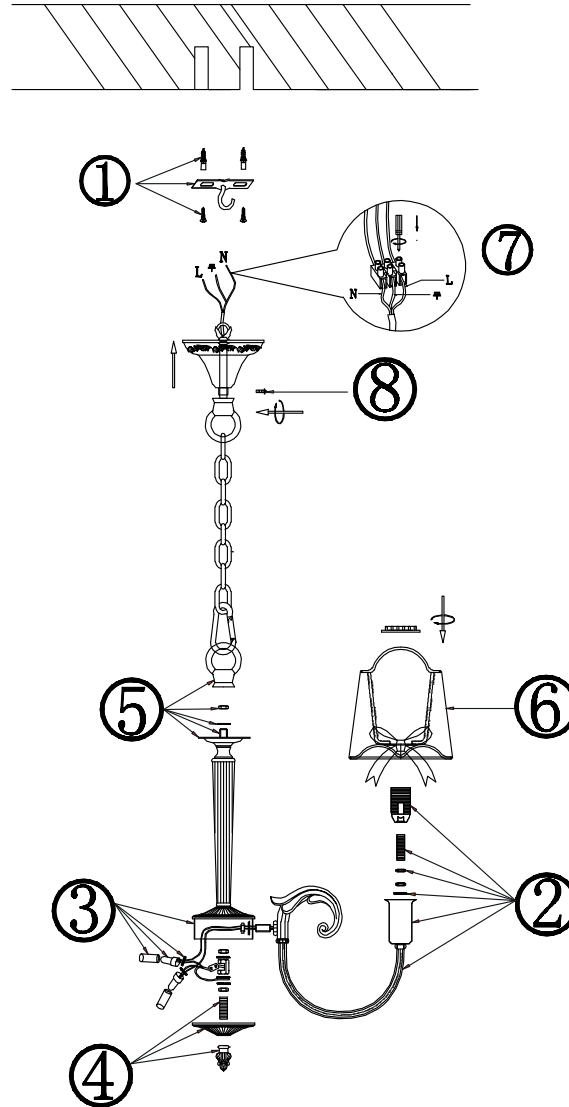

FREYA
TRADITION OF QUALITY

INSTRUCTION

MODEL: FR2749-PL-05-WG
CHANDELIER

5 X E14 (40W)

FREYA-LIGHT.COM