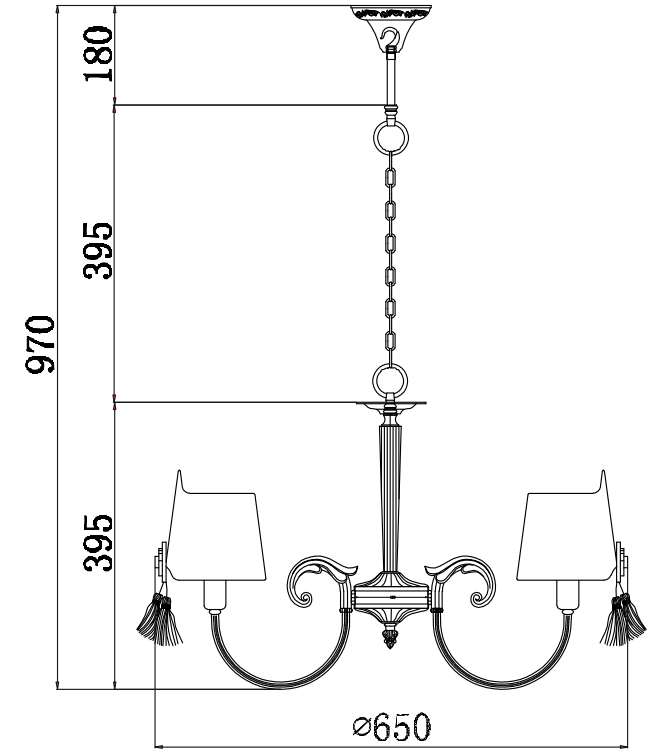

FREYA
TRADITION OF QUALITY

INSTRUCTION

MODEL: FR2749-PL-05-WG
CHANDELIER

5 X E14 (40W)

FREYA-LIGHT.COM