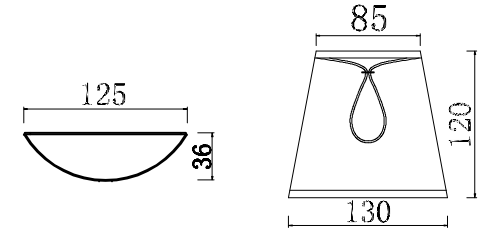

# INSTRUCTION

**MODEL:** FR2755-WL-01-BR  
SCONCE

1 X E14 (40W)

FREYA-LIGHT.COM