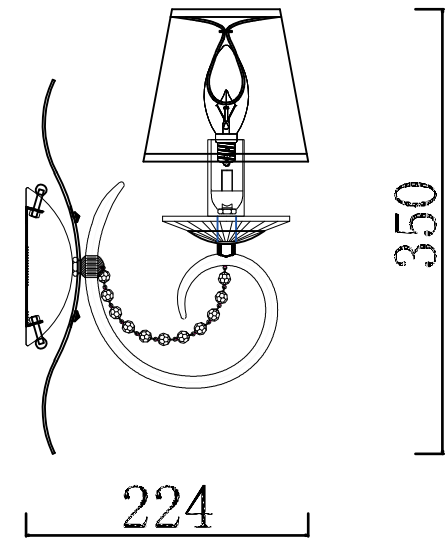

# INSTRUCTION

**MODEL:** FR2755-WL-01-BR  
SCONCE

1 X E14 (40W)

FREYA-LIGHT.COM