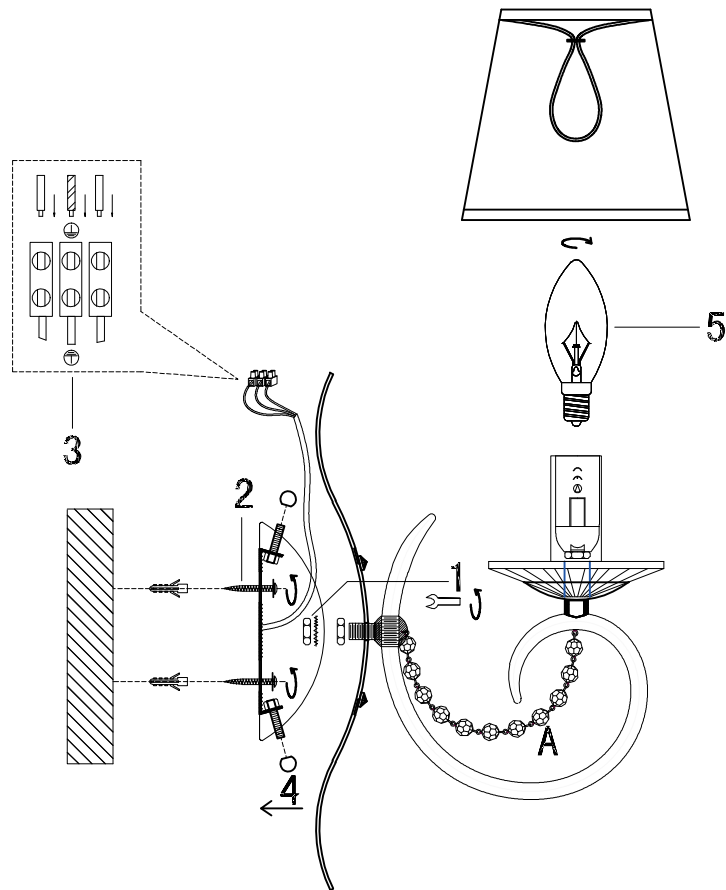

# INSTRUCTION

**MODEL:** FR2755-WL-01-BR  
SCONCE

1 X E14 (40W)

FREYA-LIGHT.COM