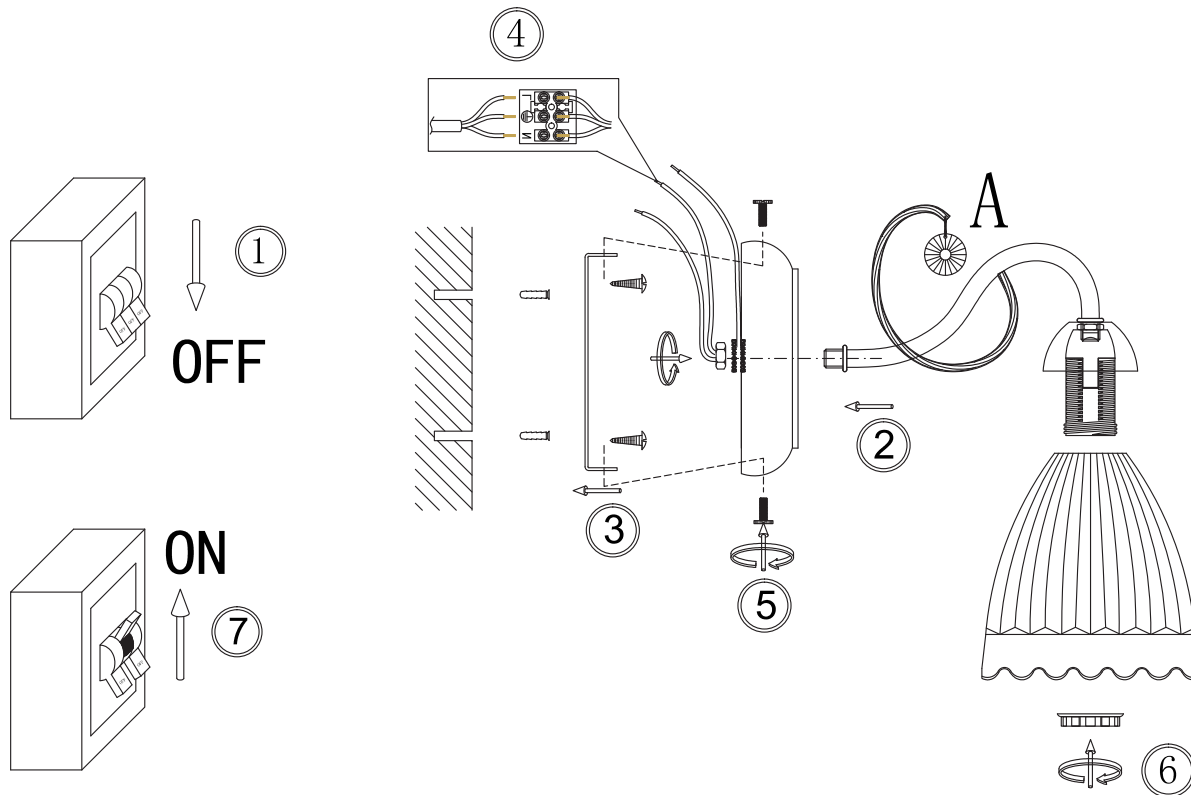

FREYA
TRADITION OF QUALITY

INSTRUCTION

MODEL: FR2757-WL-01-BZ
SCONCE

1 X E14 (40W)

FREYA-LIGHT.COM