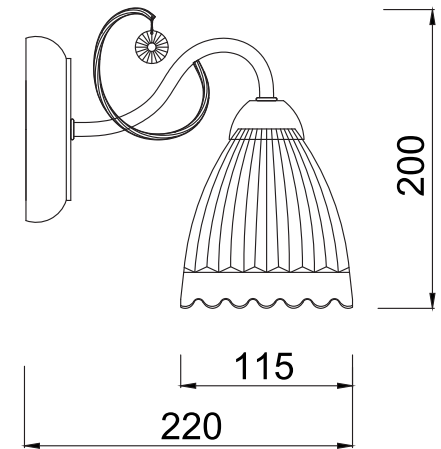

FREYA
TRADITION OF QUALITY

INSTRUCTION

MODEL: FR2757-WL-01-BZ
SCONCE

1 X E14 (40W)

FREYA-LIGHT.COM