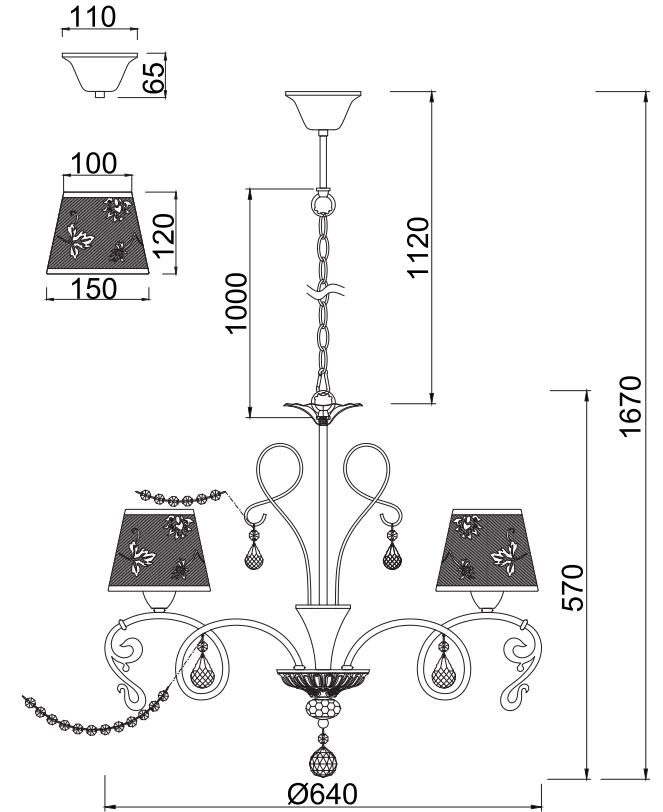

# INSTRUCTION

**MODEL:** FR2758-PL-05-BZ  
CHANDELIER

5 X E14 (40W)

FREYA-LIGHT.COM