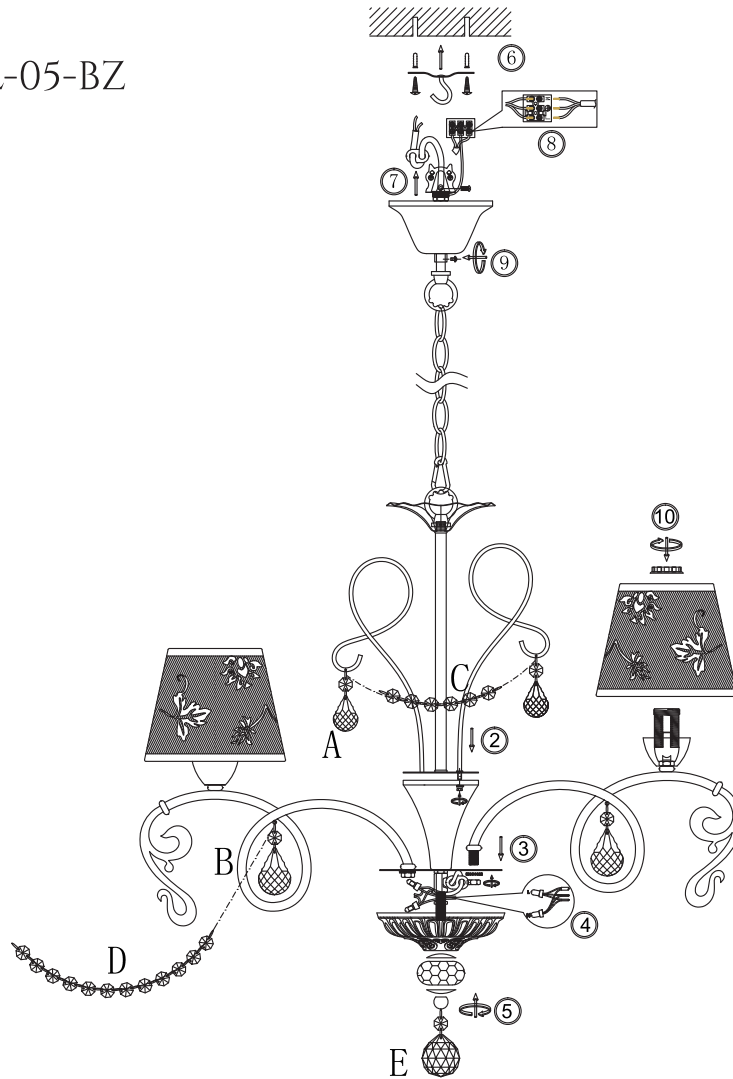

**FREYA**  
TRADITION OF QUALITY

# INSTRUCTION

**MODEL:** FR2758-PL-05-BZ  
CHANDELIER

5 X E14 (40W)

FREYA-LIGHT.COM