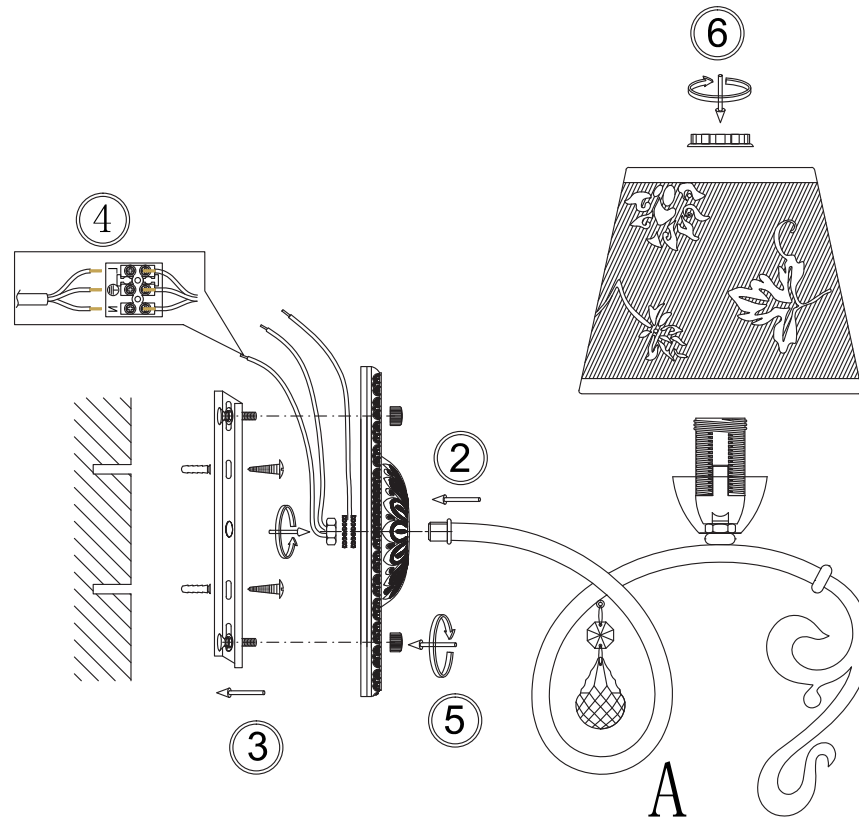

# INSTRUCTION

**MODEL:** FR2758-WL-01-BZ  
SCONCE

1 X E14 (40W)

FREYA-LIGHT.COM