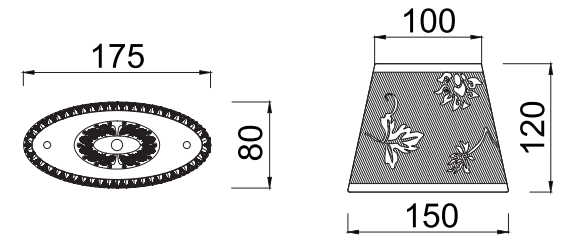

# INSTRUCTION

**MODEL:** FR2758-WL-01-BZ  
SCONCE

1 X E14 (40W)

FREYA-LIGHT.COM