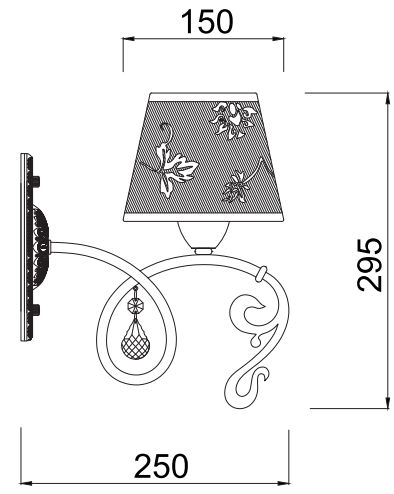

# INSTRUCTION

**MODEL:** FR2758-WL-01-BZ  
SCONCE

1 X E14 (40W)

FREYA-LIGHT.COM