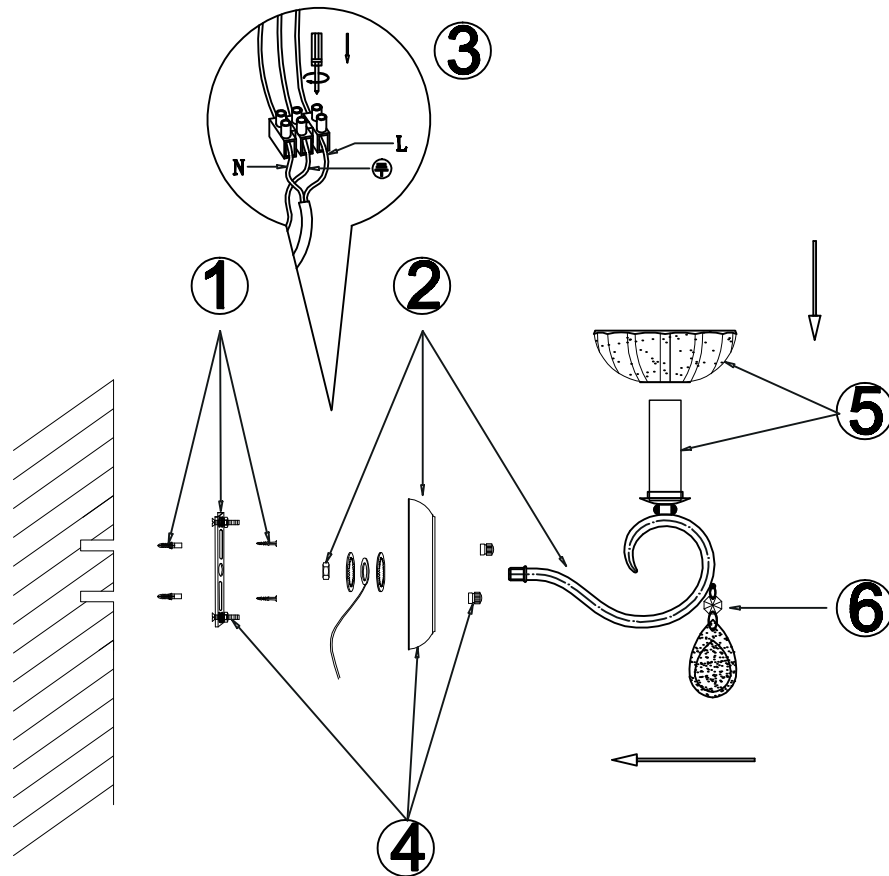

FREYA
TRADITION OF QUALITY

INSTRUCTION

MODEL: FR2868-WL-01-WG
SCONCE

1 X E14 (60W)

FREYA-LIGHT.COM