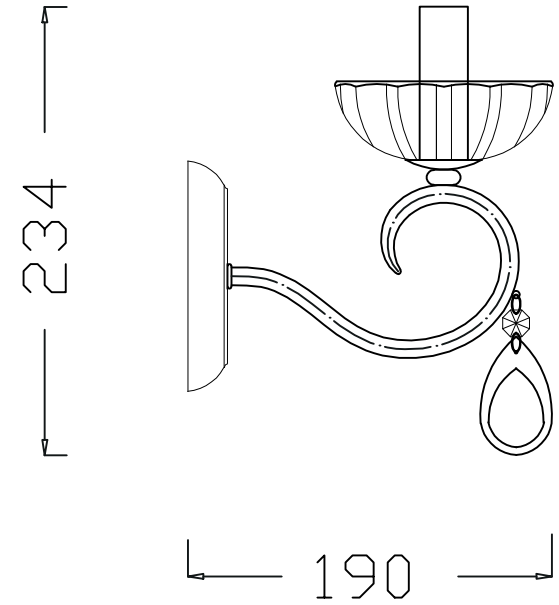

FREYA
TRADITION OF QUALITY

INSTRUCTION

MODEL: FR2868-WL-01-WG
SCONCE

1 X E14 (60W)

FREYA-LIGHT.COM