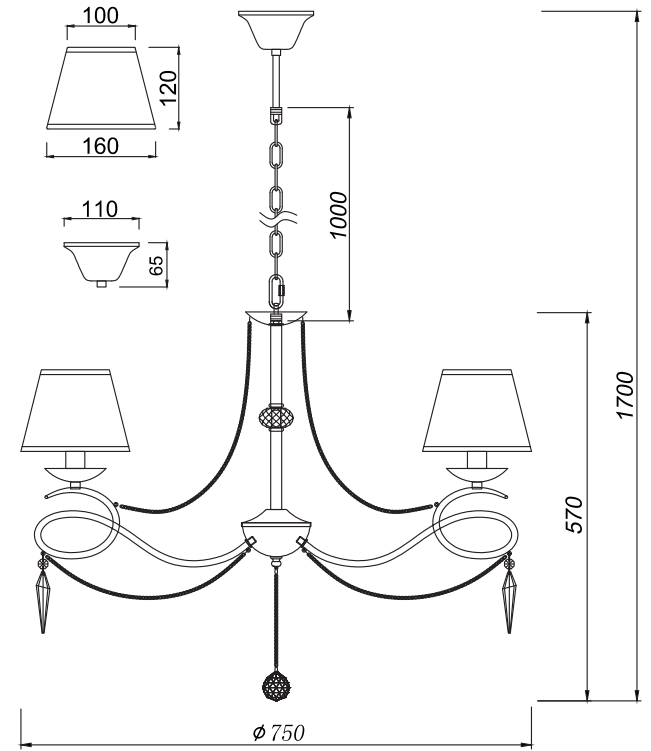

FREYA
TRADITION OF QUALITY

INSTRUCTION

MODEL: FR2909-PL-08-CH

8 X E14 (40W)

FREYA-LIGHT.COM