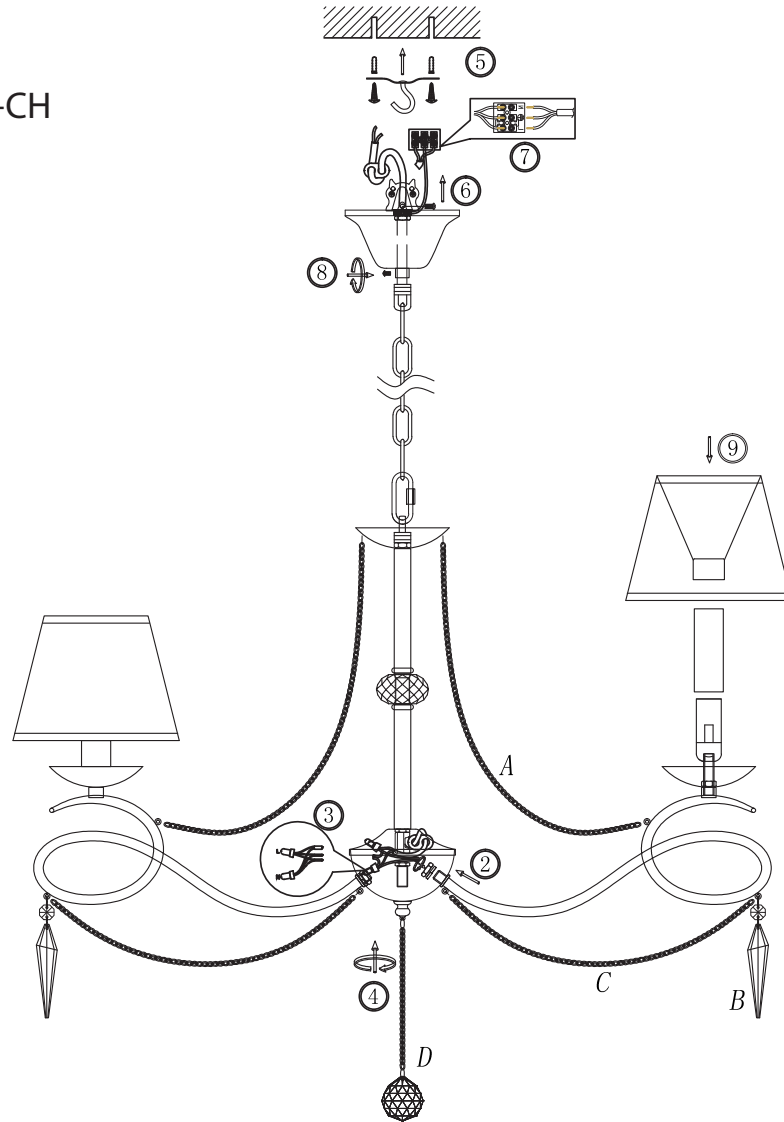

FREYA
TRADITION OF QUALITY

INSTRUCTION

MODEL: FR2909-PL-08-CH

8 X E14 (40W)

FREYA-LIGHT.COM